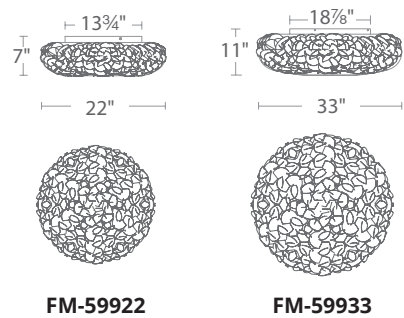

FLUFFY Flush Mount

FM-59922 / FM-59933

MODERN FORMS

Fixture Type:

Catalog Number:

Project: _____

Location: _____

PRODUCT DESCRIPTION

FEATURES

- Magnetic tool-free shade installation for easy cleaning
- Universal Driver (120-277V) within canopy
- Rated Life: 50,000 hours
- Color temp: 3000K
- CRI: 90

ORDER NUMBER

Model	Diameter	Wattage	Voltage	LED Lumens	Delivered Lumens	Finish
FM-59922	22"	32W	120-277V	2717	2106	BN <i>Brushed Nickel</i> 
FM-59933	33"	42W		3980	3377	