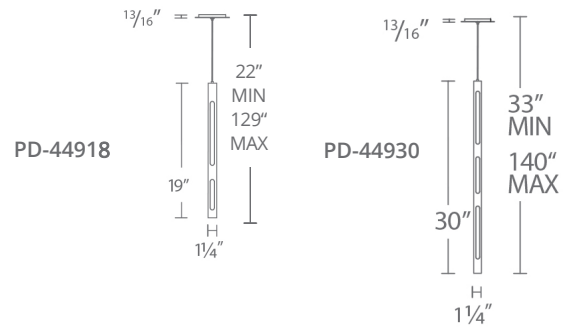

FLUTE Chandelier & Pendants

PD-44918 / PD-44930

MODERN FORMS

Fixture Type:

Catalog Number:

Project:

Location:

PRODUCT DESCRIPTION

Modern chic and sleek, Flute is a minimalist pendant with alternating luminous slots. Available in polished nickel, black and aged brass.

FEATURES

- Frosted diffusers spread light evenly
- Thin, powered aircraft cables provide an ultra-clean look for adjustable suspension height
- Universal Driver (120-277V) within 4" junction box
- Rated Life: 50,000 hours
- Color temp: 3000K
- CRI: 90

SPECIFICATIONS

Construction: Aluminum

Light Source: High output LED

Dimming: ELV, TRIAC, 0-10V

Finish: Aged Brass, Black and Polished Nickel

Standards: ETL & cETL Damp Location listed, CEC Title 24 compliant (special order)

REPLACEMENT GLASS

PART#	FIXTURE
RPL-GLA-44918	PD-44918
RPL-GLA-44930	PD-44930

ORDER NUMBER

Model	Height	Wattage	Voltage	LED Lumens	Delivered Lumens	Finish
PD-44918	19"	13W	120-277V	1137	382	AB Aged Brass
PD-44930	30"	20W	120-277V	1809	1060	BK Black
						PN Polished Nickel