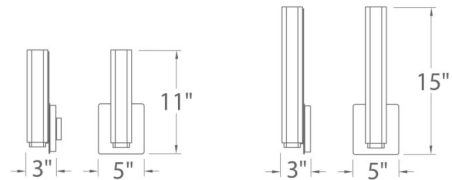

Fixture Type:

Catalog Number:

Project:

Location:

WS-3111

WS-3115

**PRODUCT DESCRIPTION**

What's in Vogue right now? Just some of the most powerful LEDs in the industry, along with mouth-blown etched opal glass and expertly crafted hardware. With its wide variety of sizes and luminaire options, Vogue slips into transitional, contemporary and urban industrial décor plans with ease. A modern satin brass finish joins forces with brushed nickel, bronze and chrome.

**ORDER NUMBER**

Model	Wattage	Voltage	LED Lumens	Delivered Lumens	Finish
<b>WS-3111</b>	11"	17W	1488	1093	<b>BN</b> <i>Brushed Nickel</i>
<b>WS-3115</b>	15"	19W	1673	1125	<b>BR</b> <i>Satin Brass</i>
					<b>BZ</b> <i>Bronze</i>
					<b>CH</b> <i>Chrome</i>