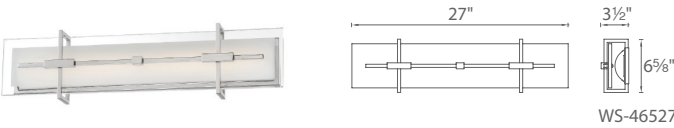

SEISMIC – model: WS-465

LED Bath & Interior Sconce

MODERN FORMS

WS-46518

WS-46527

WS-46537

Fixture Type:

Catalog Number:

Project: _____

Location: _____

PRODUCT DESCRIPTION

Classic architectural styling and flattering light intersect in this open grid structure with an etched white glass layer. Accented with braces and struts in an elaborate design. Mounts vertically or horizontally as a vanity light in baths or as a wall sconce in corridors. Polished stainless steel construction makes Seismic a durable complement to polished hardware in seaside dwellings.

FEATURES

- ADA compliant, low profile design
- ETL & cETL damp location listed
- Polished stainless steel materia (304 stainless steel)
- Full range dimming when used with compatible dimmers*
- No transformer or driver required
- 277V option available (special order)
- 80,000 hour rated life
- Color Temp: 3000K
- CRI: 90

SPECIFICATIONS

Construction: Steel construction with white ceramic-screened mitered glass

Light Source: High Output LED

Finish: Polished Stainless Steel (SS)

Standards: ETL & cETL damp location listed. ADA compliant