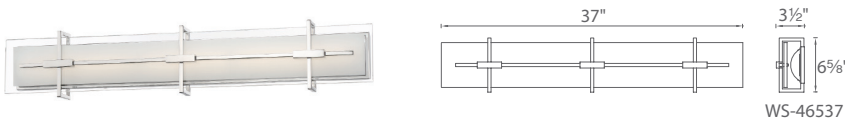

SEISMIC – model: WS-465

LED Bath & Interior Sconce

MODERN FORMS

WS-46518

WS-46527

WS-46537

Fixture Type:

Catalog Number:

Project: _____

Location: _____

PRODUCT DESCRIPTION

Classic architectural styling and flattering light intersect in this open grid structure with an etched white glass layer. Accented with braces and struts in an elaborate design. Mounts vertically or horizontally as a vanity light in baths or as a wall sconce in corridors. Polished stainless steel construction makes Seismic a durable complement to polished hardware in seaside dwellings.

FEATURES

- ADA compliant, low profile design
- ETL & cETL damp location listed
- Polished stainless steel materia (304 stainless steel)
- Full range dimming when used with compatible dimmers*
- No transformer or driver required
- 277V option available (special order)
- 80,000 hour rated life
- Color Temp: 3000K
- CRI: 90

SPECIFICATIONS

Construction: Steel construction with white ceramic-screened mitered glass

Light Source: High Output LED

Finish: Polished Stainless Steel (SS)

Standards: ETL & cETL damp location listed. ADA compliant