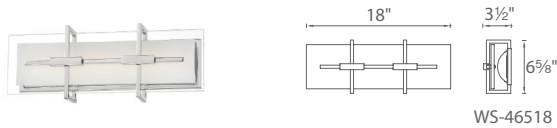

SEISMIC – model: WS-465

LED Bath & Interior Sconce

MODERN FORMS

WS-46518

WS-46527

WS-46537

Fixture Type:

Catalog Number:

Project: _____

Location: _____

PRODUCT DESCRIPTION

Classic architectural styling and flattering light intersect in this open grid structure with an etched white glass layer. Accented with braces and struts in an elaborate design. Mounts vertically or horizontally as a vanity light in baths or as a wall sconce in corridors. Polished stainless steel construction makes Seismic a durable complement to polished hardware in seaside dwellings.

FEATURES

- ADA compliant, low profile design
- ETL & cETL damp location listed
- Polished stainless steel materia (304 stainless steel)
- Full range dimming when used with compatible dimmers*
- No transformer or driver required
- 277V option available (special order)
- 80,000 hour rated life
- Color Temp: 3000K
- CRI: 90

SPECIFICATIONS

Construction: Steel construction with white ceramic-screened mitered glass

Light Source: High Output LED

Finish: Polished Stainless Steel (SS)

Standards: ETL & cETL damp location listed. ADA compliant