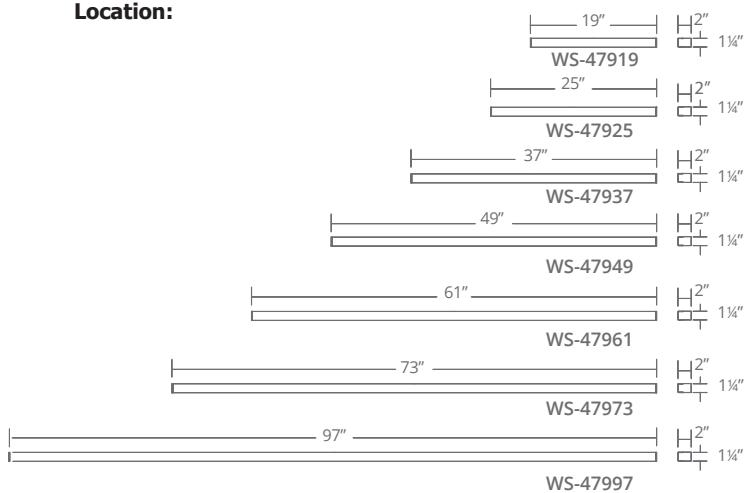

Fixture Type:

Catalog Number:

Project:

Location:

PRODUCT DESCRIPTION

Modern and ultra-minimal. A slender bar of light constructed from a co-extrusion of clear and white acrylic affords the luxurious dimensional look of cased glass but durable enough for its dramatic proportions. Mount horizontally or vertically or even at angles on walls and ceilings.

SPECIFICATIONS

Construction: Aluminum with co-extruded acrylic diffuser

Light Source: High output LED

Finish: Brushed Aluminum (AL), White (WT)

Standards: ETL & cETL Damp Location listed, ADA Compliant, CEC Title 24 Compliant

ORDER NUMBER

Model	Width	Wattage	Voltage	LED Lumens	Delivered Lumens	Finish
WS-47919	19"	17W	120V	1268	909	AL <i>Brushed Aluminum</i> WT <i>White</i>
WS-47925	25"	22W		1708	1176	
WS-47937	37"	34W		2450	1765	
WS-47949	49"	44W		3171	2284	
WS-47961	61"	53W		3819	2751	
WS-47973	73"	64W		4612	3322	
WS-47997	97"	88W		6341	4568	