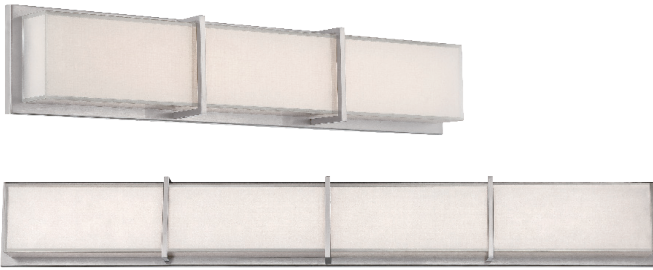

WS-68

Fixture Type:

Catalog Number:

Project: \_\_\_\_\_

Location: \_\_\_\_\_

WS-6826

WS-6838

**PRODUCT DESCRIPTION**

Clean minimalism with Euro styling and advanced technology. Straight lines and homogenous surfaces are tailored with German precision and incorporated seamlessly with the latest in LED thinking. Flattering illumination from full spectrum LEDs. Horizontal and vertical configurations for a wide variety of settings.

**FEATURES**

- Mount vertically or horizontally
- ADA Compliant, low profile design
- ETL & cETL Damp Location listed
- No transformer or driver required
- **80,000 hour rated life**
- **Color Temp: 3000K**
- **CRI: 90**

**SPECIFICATIONS**

- Construction:** Steel with white ceramic-screened mitered glass
- Light Source:** High output LED
- Dimming:** Dims to 10% with an electronic low voltage (ELV) dimmer
- Mounting:** Mounts directly to junction box
- Finish:** Brushed Nickel (BN)