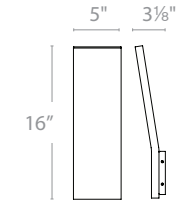

BLADE – model: WS-W117

LED Interior & Exterior Sconce

MODERN FORMS

WS-W11716