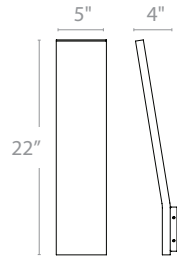

BLADE – model: WS-W117

LED Interior & Exterior Sconce

MODERN FORMS

WS-W11716

WS-W11722

Fixture Type:

Catalog Number:

Project: _____

ORDER NUMBER

	Height	Wattage	Voltage	LED Lumens	Delivered Lumens	Finish
WS-W11716	16"	15.5W	120V	1112	860	AL <i>Brushed Aluminum</i>  BK <i>Black</i> 
WS-W11722	22"	19W		1408	1130	

Example: **WS-W11722-BK**