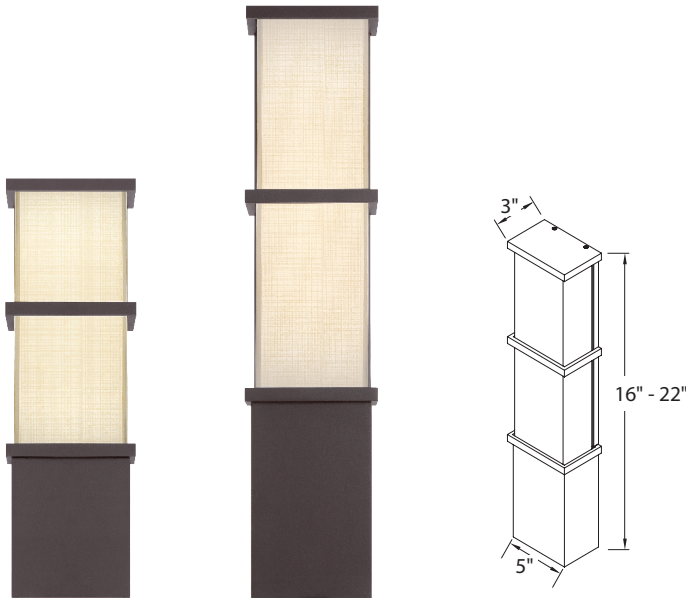

ELEVATION – model: WS-W52

MODERN FORMS

LED Outdoor

Fixture Type:

Catalog Number:

Project: _____

Location: _____

PRODUCT DESCRIPTION

Zen architecture. A sectional profile enhances the precisely drawn structural elements of the design. Silk-screened linen on glass diffuses soft ambient light while a down light delivers illumination for pathways in an all LED design. Perfectly adorns entries, columns or walls in luxury resorts, restaurants and dwellings.

FEATURES

- IP44 Rated, Wet Location listed
- ETL & cETL listed
- ADA Compliant, low profile design
- Mitered glass - screen linen white
- Replaceable LED module
- No transformer or driver required
- 80,000 hour rated life
- Color Temp: 3000K
- CRI: 90

SPECIFICATIONS

Construction: Aluminum with silk-screened linen on mitered glass

Light Source: High output LED

Dimming: ELV 100%-10%

Mounting: Mounts directly to junction box

Finish: Bronze (BZ)

ORDER NUMBER