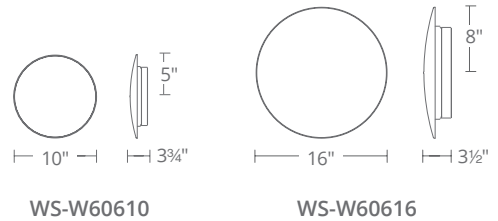

Fixture Type: _____

Catalog Number: _____

Project: _____

Location: _____

PRODUCT DESCRIPTION

An eternal shape, this simple floating metal shield mystically glows indirectly illuminating the surface behind. Exceptionally versatile as an interior/exterior wall or ceiling mount. Use just one or many.

FEATURES

- Weather-resistant powder coat
- Rated for wall and ceiling installation
- Mouth-blown etched opal glass
- No transformer or driver needed
- Dimmer: ELV
- Rated Life: 64,000 hours
- Color temp: 3000K
- 277V option available
- CRI: 90

SPECIFICATIONS

Construction: Aluminum

Light Source: High output LED

Finish: Black (BK), Bronze (BZ), Brushed Aluminum (AL)

Standards: ETL & cETL Wet Location listed, IP65 Rated, CEC Title 24 Compliant

ORDER NUMBER

Model	Width	Wattage	Voltage	LED Lumens	Delivered Lumens	Finish
WS-W60610	10"	9W	120V	800	240	BK <i>Black</i>
WS-W60616	16"	20W		1890	280	BZ <i>Bronze</i>
						AL <i>Brushed Aluminum</i>

Example: WS-W60610-BZ