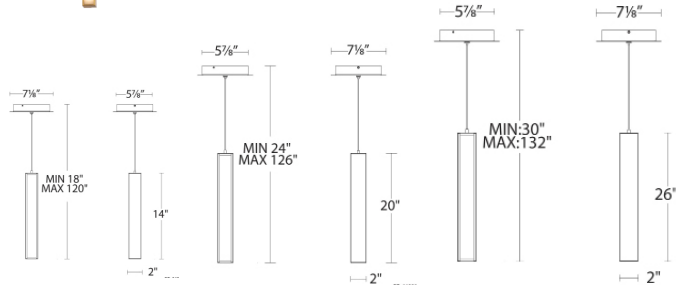

LED Interior Pendants

Fixture Type:

Catalog Number:

Project: _____

Location: _____

PRODUCT DESCRIPTION

Chaos freezes a moment in time with breathtaking elegance. Ultra thin powered cables stabilize the suspension without visual interference. Each section of this sculptural form is equipped with consistent, LEDs for refined illumination throughout. Let chaos reign.

FEATURES

- Universal Driver (120V-277V) concealed within the canopy
- Thin power aircraft cables provide an ultra clean look for adjustable suspension height
- Dimming: ELV, 0-10V, TRIAC
- Rated Life: 50,000 hours
- Color Temp: 3000K
- CRI: 90

SPECIFICATIONS

Construction: Aluminum body with acrylic diffuser

Light Source: High output LED

Finish: Black (BK), Aged Brass (AB)

Standards: ETL & cETL Damp Location listed, Title 24 Compliant

ORDER NUMBER

	Size	Wattage	Voltage	LED Lumens	Delivered Lumens	Finish
PD-64814	14"	10W		875	592	BK <i>Black</i> AB <i>Aged Brass</i>
PD-64820	20"	15W	120-277V	1444	943	
PD-64826	26"	22W		1565	986	

Example: **PD-64814-AB**