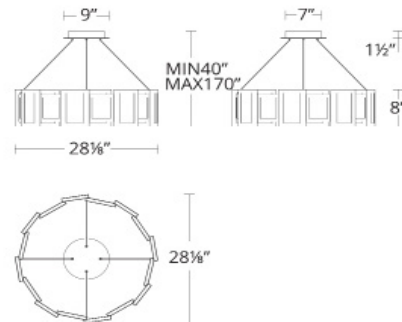

Fixture Type:

Catalog Number:

Project: _____

Location: _____