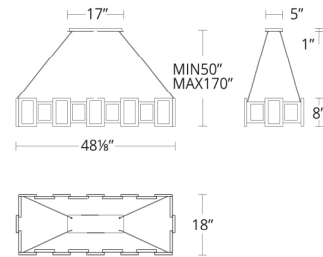

Fixture Type:

Catalog Number:

Project: _____

Location: _____