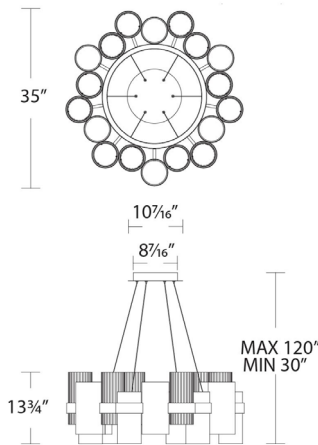

HARMONY Chandeliers & Pendants

MODERN FORMS

PD-71027 / PD-71035

Fixture Type:

Catalog Number:

Project:

Location:

PD-71027

PD-71035

PRODUCT DESCRIPTION

Featuring a new textured finish technique developed uniquely for this family to contrast against the grooved, tempered glass cylinders of glittering beaded glass. The subtle textural juxtapositions are the details elevating this design to that without equal.

FEATURES

- Uniquely textured metal case paired with beaded glass shades
- Quick spin-on canopy design with minimal hardware for easy installation
- Thin, powered aircraft cables provide an ultra-clean look for adjustable suspension height
- Universal voltage driver (120V-277V) concealed within the canopy
- Dimming: ELV, 0-10V, TRIAC
- Rated Life: 50,000 hours
- Color Temp: 3000K
- CRI: 90

ORDER NUMBER

Model	Size	Voltage	LED Lumens	Delivered Lumens	Finish
PD-71027	27"	120-277V	4550	2500	AB Aged Brass
PD-71035	35"		6250	3500	

Example: **PD-71027-AB**

SPECIFICATIONS

Construction: Aluminum body with glass diffuser