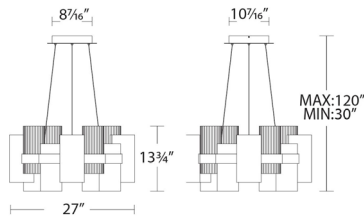

HARMONY Chandeliers & Pendants

MODERN FORMS

PD-71027 / PD-71035

Fixture Type:

Catalog Number:

Project:

Location:

PD-71027