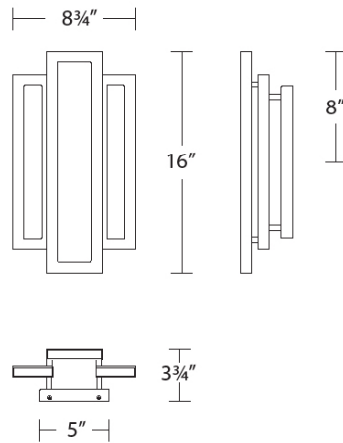

FURY Interior Sconces

MODERN FORMS

WS-66016

Fixture Type:

Catalog Number:

Project: _____

Location: _____

PRODUCT DESCRIPTION

FEATURES

- Handmade from recycled glass
- Molded gold and clear glass shards
- Universal Driver (120V-277V) concealed within the canopy
- Mounted vertically or horizontally
- Dimming: ELV, 0-10V, TRIAC
- Rated Life: 50,000 hours
- Color Temp: 3000K
- CRI: 90

SPECIFICATIONS

Construction: Aluminum body with glass diffuser

Light Source: High output LED

Finish: Aged Brass (AB)

Standards: ETL & cETL, Damp Location listed, ADA Compliant

ORDER NUMBER

Model	Size	Wattage	Voltage	LED Lumens	Delivered Lumens	Finish
WS-66016	16"	23W	120-277V	709	331	AB Aged Brass