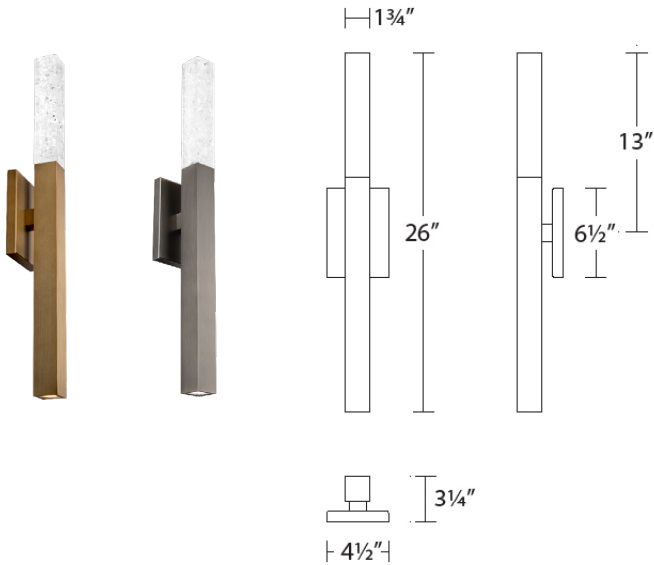

MINX Interior Sconces

WS-68026

MODERN FORMS

Fixture Type:

Catalog Number:

Project: _____

Location: _____

PRODUCT DESCRIPTION

A glittering torch of illuminated reclaimed fragments of crystal. Elevate your design with illumination that adds a finishing touch of refinement. Discreetly hidden within the luminaire, LEDs offer long-lasting up and down lighting.

FEATURES

- Up and Retained k5 crystal down illumination
- Minimal exposed hardware
- Universal Driver (120V-277V) concealed within the canopy
- Dimming: ELV, 0-10V, TRIAC
- Rated Life: 54,000 hours
- Color Temp: 3000K
- CRI: 90

SPECIFICATIONS

Construction: Steel body with K5 crystal insert acrylic

Light Source: High output LED

Finish: Aged Brass (AB), Aged Nickel (AN)

Standards: ETL & cETL, Damp Location listed, Title 24 Compliant, ADA Compliant

ORDER NUMBER

Model	Size	Wattage	Voltage	LED Lumens	Delivered Lumens	Finish
WS-68026	26"	9W	120-277V	615	512	AB Aged Brass AN Aged Nickel

Example: **WS-68026-AB**

modernforms.com
Phone (800) 526.2588
Fax (800) 526.2585

Headquarters/Eastern Distribution Center
44 Harbor Park Drive
Port Washington, NY 11050

Central Distribution Center
1600 Distribution Ct
Lithia Springs, GA 30122

Western Distribution Center
1750 Archibald Avenue
Ontario, CA 91760