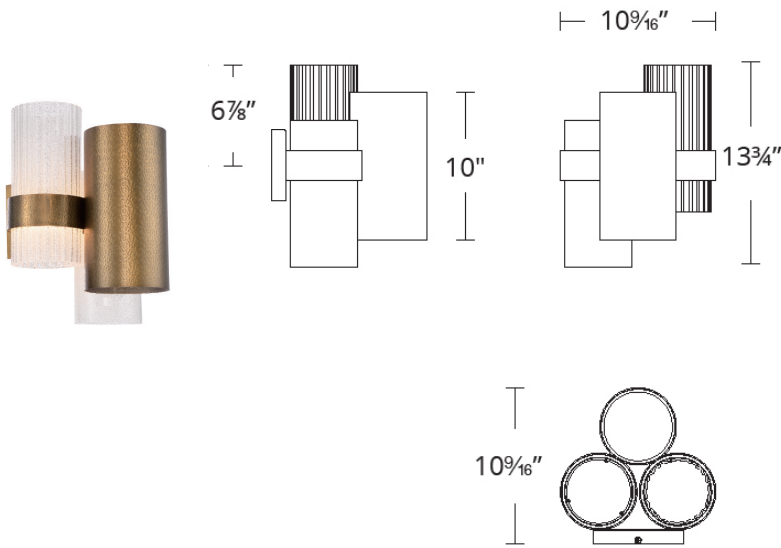

HARMONY Interior Sconces

MODERN FORMS

WS-71014

Fixture Type:

Catalog Number:

Project:

Location:

PRODUCT DESCRIPTION

FEATURES

- Uniquely textured metal case paired with beaded glass shades
- Universal voltage driver (120V-277V) within canopy
- Dimming: ELV, 0-10V, TRIAC
- Rated Life: 54,000 hours
- Color Temp: 3000K
- CRI: 90

SPECIFICATIONS

Construction: Aluminum body with glass diffuser

Light Source: High output LED

Finish: Aged Brass (AB)

Standards: ETL & cETL, Damp Location listed, Title 24 Compliant

REPLACEMENT FLAT GLASS

Part#	Fixture
RPL-GLA-71001	WS-71014

REPLACEMENT GROOVED GLASS

Part#	Fixture
RPL-GLA-71002	WS-71014

ORDER NUMBER

Model	Wattage	Voltage	LED Lumens	Delivered Lumens	Finish
WS-71014	16W	120-277V	1250	700	AB Aged Brass

Example: **WS-71014-AB**

modernforms.com
Phone (800) 526.2588
Fax (800) 526.2585