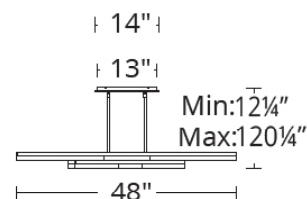

MINX Interior Pendants

PD-81004 / PD-81006

MODERN FORMS

Fixture Type:

Catalog Number:

Project: _____

Location: _____

PRODUCT DESCRIPTION