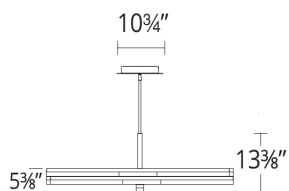

PRODUCT DESCRIPTION

Remain among the bright stars. Illustrious reclaimed K5 crystal that has been crushed and suspended are set in rods and illuminated throughout by the LEDs discretely hidden in the middle. Perpendicularly set around a pivot point allowing for additional adjustment.

FEATURES

- Articulating stems made of reclaimed K5 crystal
- Universal Driver (120V-277V) concealed within the canopy
- Six 12" and two 6" downrods included for PD-81006; Three 12" and one 6" downrods included for PD-81004 (additional downrods available)
- Dimming: ELV, 0-10V, TRIAC
- Rated Life: 50,000 hours
- Color Temp: 3000K
- CRI: 90

SPECIFICATIONS

Construction: Steel body with K5 crystal insert acrylic

Light Source: High output LED

Finish: Aged Brass (AB), Aged Nickel (AN)

Standards: ETL & cETL, Damp Location listed, Title 24 Compliant

ORDER NUMBER

Model	# of lights	Wattage	Voltage	LED Lumens	Delivered Lumens	Finish
PD-81004	4 lights	32W	120V-277V	2642	1669	AB Aged Brass
PD-81006	6 lights	45W		4135	2446	AN Aged Nickel

Example: **PD-81004-AB**

modernforms.com
Phone (800) 526.2588
Fax (800) 526.2585

Headquarters/Eastern Distribution Center
44 Harbor Park Drive
Port Washington, NY 11050

Central Distribution Center
1600 Distribution Ct
Lithia Springs, GA 30122

Western Distribution Center
1750 Archibald Avenue
Ontario, CA 91760