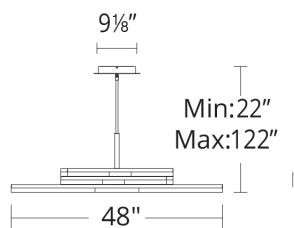

MINX Interior Pendants

PD-81004 / PD-81006

MODERN FORMS

Fixture Type:

Catalog Number:

Project: _____

Location: _____

PRODUCT DESCRIPTION

FEATURES

- Articulating stems made of reclaimed K5 crystal
- Universal Driver (120V-277V) concealed within the canopy
- Six 12" and two 6" downrods included for PD-81006; Three 12" and one 6" downrods included for PD-81004 (additional downrods available)
- Dimming: ELV, 0-10V, TRIAC
- Rated Life: 50,000 hours
- Color Temp: 3000K
- CRI: 90

SPECIFICATIONS

Construction: Steel body with K5 crystal insert acrylic

Light Source: High output LED

Finish: Aged Brass (AB), Aged Nickel (AN)

Standards: ETL & cETL, Damp Location listed, Title 24 Compliant