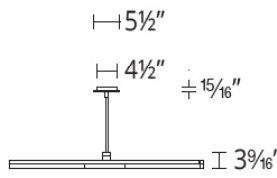

PRODUCT DESCRIPTION

Remain among the bright stars. Illustrious reclaimed K5 crystal that has been crushed and suspended are set in rods and illuminated throughout by the LEDs discretely hidden in the middle. Perpendicularly set around a pivot point allowing for additional adjustment.

FEATURES

- Articulating stems made of reclaimed K5 crystal
- Universal Driver (120V-277V) concealed within the canopy
- Six 12" and two 6" downrods included for PD-81006; Three 12" and one 6" downrods included for PD-81004 (additional downrods available)
- Dimming: ELV, 0-10V, TRIAC
- Rated Life: 50,000 hours
- Color Temp: 3000K
- CRI: 90

SPECIFICATIONS

Construction: Steel body with K5 crystal insert acrylic

Light Source: High output LED

Finish: Aged Brass (AB), Aged Nickel (AN)

Standards: ETL & cETL, Damp Location listed, Title 24 Compliant

ORDER NUMBER

Model	# of lights	Wattage	Voltage	LED Lumens	Delivered Lumens	Finish
PD-81004	4 lights	32W	120V-277V	2642	1669	AB Aged Brass
PD-81006	6 lights	45W		4135	2446	AN Aged Nickel

Example: **PD-81004-AB**

modernforms.com
Phone (800) 526.2588
Fax (800) 526.2585

Headquarters/Eastern Distribution Center
44 Harbor Park Drive
Port Washington, NY 11050

Central Distribution Center
1600 Distribution Ct
Lithia Springs, GA 30122

Western Distribution Center
1750 Archibald Avenue
Ontario, CA 91760