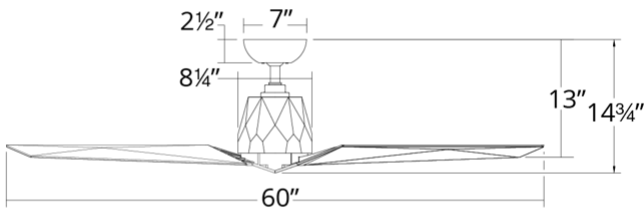

SPECIFICATIONS

Standards	UL, cUL, Wet Location Listed
Input	50/60Hz
Construction	Aluminum Body With ABS Blades

FR-W1810-60L

Model	Body & Blade Finish	High CFM
FR-W1810	GW Gloss White	7720

Example: **FR-W1810-60-GW**