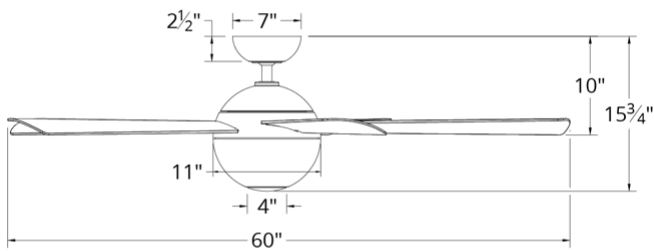

**SPECIFICATIONS**

<b>Rated Life</b>	50,000 Hours
<b>Standards</b>	ETL, cETL, Wet Location Listed, Title 24 JA8: 2019 Compliant
<b>Input</b>	120 VAC, 50/60Hz
<b>Color Temp</b>	3500K, 2700K, 3000K
<b>CRI</b>	90
<b>Construction</b>	Aluminum Body With ABS Blades