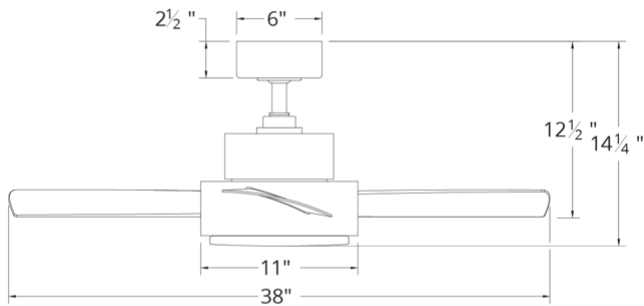

FEATURES

- 2700K and 3500K CCT option available for special order.
- Modern Forms Fans pair with the smart home tech you know and love, including Google Assistant, Amazon Alexa, Samsung Smart Things, Ecobee, Control 4, and Josh.ai.
- Integrates with smart home devices you already own, including Google Assistant, Amazon Echo, & ecobee for voice command and energy savings
- Bluetooth remote control included (Part# F-RCBT-WT). Optional wall switches are available for 3 or 4 way setup (Part# F-WCBT-WT).
- Additional battery-operated Bluetooth hand-held remotes are available (Part # F-RCBT-WT).
- Silent DC motor runs 70% more energy efficient than traditional AC motors
- 5 years LED module, 2-years for finishes, lifetime on the motor, 1 year for all other parts.
- Every fan is factory-balanced and sound tested to ensure each fan will never wobble, rattle or click.

SPECIFICATIONS

Rated Life	50,000 Hours
Standards	ETL, cETL, Wet Location Listed, Title 24 JA8: 2019 Compliant
Input	120 VAC, 50/60Hz
Color Temp	3000K
CRI	90
Construction	Aluminum Body With ABS Blades

FR-W1802

Model CCT/CRI	Body & Blade Finish	High CFM	LED Watts	LED Lumens	Delivered Lumens
FR- W1 802 3000K - 90	MB Matte Black	5357	23.5W	2041	949

Example: **FR-W1802-38L-MB**

•For '3500K' add "-35"; '2700K' add "-27" before the finish: FR-W1802-38L-27-MB

For custom requests please contact customs@modernforms.com