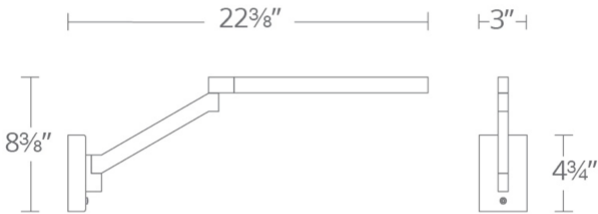

Project: _____

Location: _____

Fixture Type: _____

Catalog Number: _____

AVAILABLE FINISHES:

Beam

BL-20922

PRODUCT DESCRIPTION

FEATURES

- Driver concealed within the canopy
- Adjustable arms for customization

SPECIFICATIONS

Rated Life	50000 Hours
Standards	ETL, cETL, Damp Location Listed
Input	120-240v, 50/60Hz
Color Temp	3000K
CRI	90
Construction	Aluminum hardware