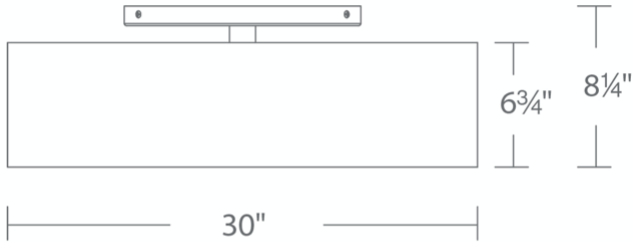

FM-16830

Project:

Location:

Fixture Type:

Catalog Number:

AVAILABLE FINISHES:

Metropolis

FM-16830

PRODUCT DESCRIPTION

A diaphanous shade provokes the imagination on this elegant design, creating softer light and a beautiful, sophisticated expression of form. Inside the glowing round diffuser, state-of-the-art LED modules broadcast consistent and enduring illumination. Metropolis handles urban décor with ease, but makes a welcome addition to Scandinavian and Mid-Century styled spacestoo.

FEATURES

- ACLED driverless technology
- Frosted glass diffuser with cotton shade and outer chiffon shade
- Ultra-bright lumen output
- 277V option available for 18" and 24" only, not available for 30"

SPECIFICATIONS

Rated Life	54000 Hours
Standards	ETL, cETL, Dry Location Listed, Title 24 JA8: 2019 Compliant
Input	120 VAC, 50/60Hz
Dimming	ELV: 100-10%, TRIAC: 100-10%
Color Temp	3000K
CRI	90
Construction	Aluminum hardware, clear glass diffuser with fabric shade

REPLACEMENT PARTS

- RPL-GLA-13126 - Glass
- RPL-SHA-16830 - Shade
- RPL-DIF-13126 - Diffuser

Model & Size	Color Temp	Finish	LED Watts	LED Lumens	Delivered Lumens
FM-16830 30"	3000K	BN Brushed Nickel	47.7W	3869	3815

Example: **FM-16830-BN**

For custom requests please contact customs@modernforms.com