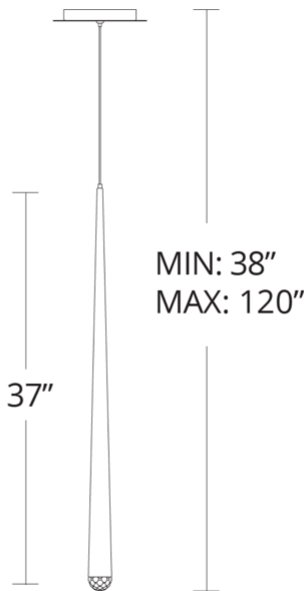

**SPECIFICATIONS**

Rated Life	50000 Hours
Standards	ETL, cETL, Damp Location Listed
Input	120-277V, 50/60Hz
Driver Dimension	2.8" x 1.3" x 1.2"
Dimming	ELV
Color Temp	3500K
CRI	90
Construction	Steel body with crystal diffuser

**REPLACEMENT PARTS**

RPL-GLA-41719 - Glass

PD-41728

Model & Size	Color Temp	Finish	LED Watts	LED Lumens	Delivered Lumens
PD-41728 28"	3500K	AB Aged Brass	7.3W	595	511
	3500K	BK Black	7.3W	595	511
	3500K	PN Polished Nickel	7.3W	595	511

**FEATURES**

- Driver installed within the Junction Box, driver dimension: 2.8" x 1.3" x 1.2"
- Hand-cut faceted K2 crystal
- Thin powered aircraft cables provide an ultra clean look for adjustable suspension height

**REPLACEMENT PARTS**

RPL-GLA-41719 - Glass

PD-41737

Model & Size	Color Temp	Finish	LED Watts	LED Lumens	Delivered Lumens
PD-41737 37"	3500K	AB Aged Brass	7.3W	595	511
	3500K	BK Black	7.3W	595	511
	3500K	PN Polished Nickel	7.3W	595	511