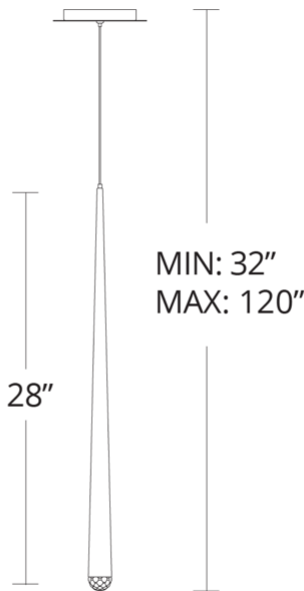

**SPECIFICATIONS**

Rated Life	50000 Hours
Standards	ETL, cETL, Damp Location Listed
Input	120-277V, 50/60Hz
Driver Dimension	2.8" x 1.3" x 1.2"
Dimming	ELV
Color Temp	3500K
CRI	90
Construction	Steel body with crystal diffuser

**FEATURES**

- Driver installed within the Junction Box, driver dimension: 2.8" x 1.3" x 1.2"
- Hand-cut faceted K2 crystal
- Thin powered aircraft cables provide an ultra clean look for adjustable suspension height

**REPLACEMENT PARTS**

RPL-GLA-41719 - Glass

PD-41728

Model & Size	Color Temp	Finish	LED Watts	LED Lumens	Delivered Lumens
PD-41728 28"	3500K	AB Aged Brass	7.3W	595	511
	3500K	BK Black	7.3W	595	511
	3500K	PN Polished Nickel	7.3W	595	511