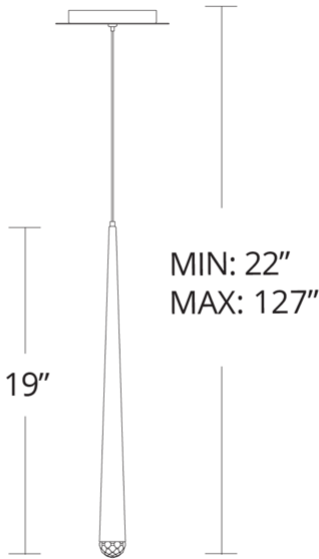

# Cascade

PD-41719

**PRODUCT DESCRIPTION**

A new aged brass finish updates the original Cascade design for a more refined take on minimalist glam. Each pendant illuminates bountifully while the jeweled crystal caps, expertly hand-cut, punctuate each piece like a chic yet understated exclamation of luxury.

**FEATURES**

- Driver installed within the Junction Box, driver dimension: 2.8" x 1.3" x 1.2"
- Hand-cut faceted K2 crystal
- Thin powered aircraft cables provide an ultra clean look for adjustable suspension height

**SPECIFICATIONS**

Rated Life	50000 Hours
Standards	ETL, cETL, Damp Location Listed
Input	120-277V, 50/60Hz
Driver Dimension	2.8" x 1.3" x 1.2"
Dimming	ELV
Color Temp	3500K
CRI	90
Construction	Steel body with crystal diffuser

PD-41719

**REPLACEMENT PARTS**

RPL-GLA-41719 - Glass

Model & Size	Color Temp	Finish	LED Watts	LED Lumens	Delivered Lumens
PD-41719 19"	3500K	AB Aged Brass	7.3W	595	511
	3500K	BK Black	7.3W	595	511
	3500K	PN Polished Nickel	7.3W	595	511