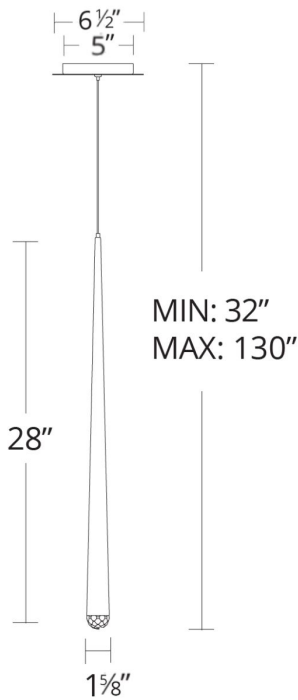

**SPECIFICATIONS**

Rated Life	50,000 Hours
Standards	ETL, cETL, Damp Location Listed
Input	120-277 VAC, 50/60Hz
Driver Dimension	2.8" x 1.3" x 1.2"
Dimming	ELV
Color Temp	3500K
CRI	90
Construction	Steel body with crystal diffuser

**REPLACEMENT PARTS**

RPL-GLA-41719 - Glass

PD-41719

Model & Size	Color Temp	Finish	LED Watts	LED Lumens	Delivered Lumens
PD-41719 19"	3500K	AB Aged Brass	7.3W	595	511
	3500K	BK Black	7.3W	595	511
	3500K	PN Polished Nickel	7.3W	595	511

**FEATURES**

- Driver installed within the Junction Box, driver dimension: 2.8" x 1.3" x 1.2"
- Hand-cut faceted K9 crystal
- Thin powered aircraft cables provide an ultra clean look for adjustable suspension height
- Can be mounted on a sloped ceiling

**REPLACEMENT PARTS**

RPL-GLA-41719 - Glass

PD-41728

Model & Size	Color Temp	Finish	LED Watts	LED Lumens	Delivered Lumens
PD-41728 28"	3500K	AB Aged Brass	7.3W	595	511
	3500K	BK Black	7.3W	595	511
	3500K	PN Polished Nickel	7.3W	595	511