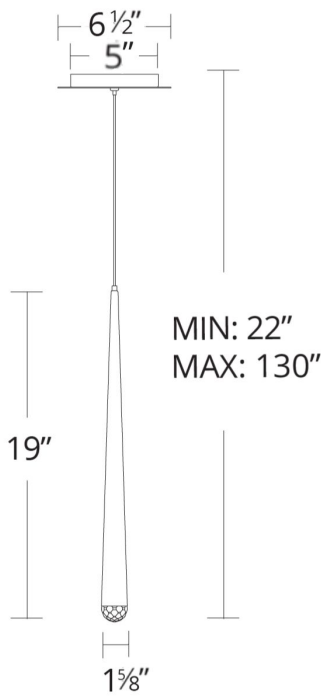

**FEATURES**

- Driver installed within the Junction Box, driver dimension: 2.8" x 1.3" x 1.2"
- Hand-cut faceted K9 crystal
- Thin powered aircraft cables provide an ultra clean look for adjustable suspension height
- Can be mounted on a sloped ceiling

**SPECIFICATIONS**

Rated Life	50,000 Hours
Standards	ETL, cETL, Damp Location Listed
Input	120-277 VAC, 50/60Hz
Driver Dimension	2.8" x 1.3" x 1.2"
Dimming	ELV
Color Temp	3500K
CRI	90
Construction	Steel body with crystal diffuser

**REPLACEMENT PARTS**

RPL-GLA-41719 - Glass

PD-41719

Model & Size	Color Temp	Finish	LED Watts	LED Lumens	Delivered Lumens
PD-41719 19"	3500K	AB Aged Brass	7.3W	595	511
	3500K	BK Black	7.3W	595	511
	3500K	PN Polished Nickel	7.3W	595	511

**REPLACEMENT PARTS**

RPL-GLA-41719 - Glass

PD-41728

Model & Size	Color Temp	Finish	LED Watts	LED Lumens	Delivered Lumens
PD-41728 28"	3500K	AB Aged Brass	7.3W	595	511
	3500K	BK Black	7.3W	595	511
	3500K	PN Polished Nickel	7.3W	595	511