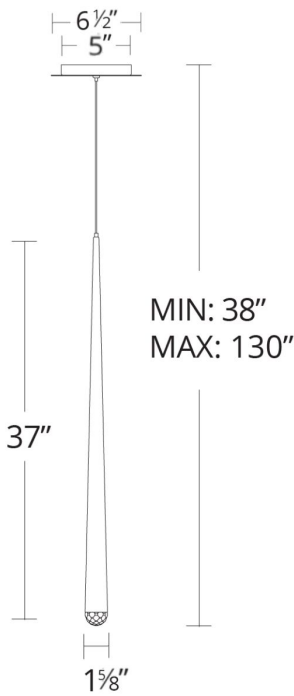

**SPECIFICATIONS**

Rated Life	50,000 Hours
Standards	ETL, cETL, Damp Location Listed
Input	120-277 VAC, 50/60Hz
Driver Dimension	2.8" x 1.3" x 1.2"
Dimming	ELV
Color Temp	3500K
CRI	90
Construction	Steel body with crystal diffuser

**REPLACEMENT PARTS**

RPL-GLA-41719 - Glass

PD-41728

Model & Size	Color Temp	Finish	LED Watts	LED Lumens	Delivered Lumens
PD-41728 28"	3500K	AB Aged Brass	7.3W	595	511
	3500K	BK Black	7.3W	595	511
	3500K	PN Polished Nickel	7.3W	595	511

**FEATURES**

- Driver installed within the Junction Box, driver dimension: 2.8" x 1.3" x 1.2"
- Hand-cut faceted K9 crystal
- Thin powered aircraft cables provide an ultra clean look for adjustable suspension height
- Can be mounted on a sloped ceiling

**REPLACEMENT PARTS**

RPL-GLA-41719 - Glass

PD-41737

Model & Size	Color Temp	Finish	LED Watts	LED Lumens	Delivered Lumens
PD-41737 37"	3500K	AB Aged Brass	7.3W	595	511
	3500K	BK Black	7.3W	595	511
	3500K	PN Polished Nickel	7.3W	595	511