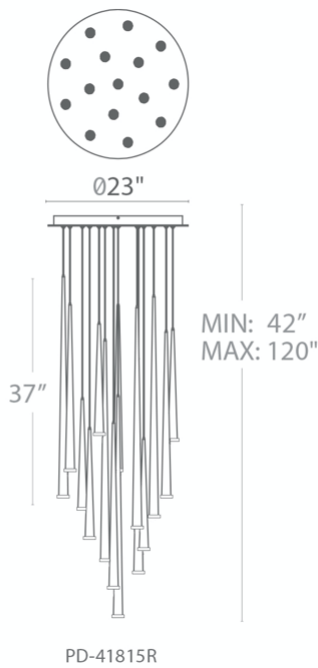

Project:

Location:

Fixture Type:

Catalog Number:

AVAILABLE FINISHES:

Cascade

PD-41815R

PRODUCT DESCRIPTION

A new aged brass finish updates the original Cascade design for a more refined take on minimalist glam. Each pendant illuminates bountifully while the etched caps punctuate each piecelike a chic yet understated exclamation of luxury.

FEATURES

- Driver concealed within the canopy
- CNC precision-cut etched diffuser
- Thin powered aircraft cables provide an ultra clean look for adjustable suspension height
- NEC CODE (314.24) requires that ceiling outlet boxes in the U.S. support up to 50 lbs.
- This fixture in the 15 and 21 light format exceeds 50 lbs. and must be installed using a U.L. listed outlet box approved for up to 100 lbs. or supported independently of the outlet box

SPECIFICATIONS

Rated Life	50000 Hours
Standards	ETL, cETL,Damp Location Listed
Input	120-277V,50/60Hz
Dimming	ELV
Color Temp	3500K
CRI	90
Construction	Steel body with acrylic diffuser

REPLACEMENT PARTS

RPL-GLA-41819 - Glass

Model & Size	Color Temp & CRI	Watt	Lumens	Finish
PD-41815R 23" - 15 Lights	3500K 90	105W	5629	AB Aged Brass
	3500K 90	105W	5629	BK Black
	3500K 90	105W	5629	PN Polished Nickel

Example: **PD-41815R-PN**

For custom requests please contact customs@modernforms.com