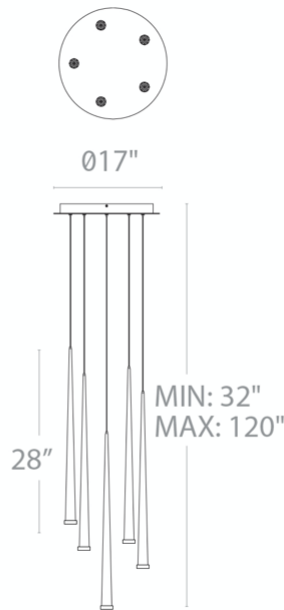

FEATURES

- Driver concealed within the canopy
- CNC precision-cut etched diffuser
- Thin powered aircraft cables provide an ultra clean look for adjustable suspension height

SPECIFICATIONS

Rated Life	50000 Hours
Standards	ETL, cETL,Damp Location Listed
Input	120-277V,50/60Hz
Dimming	ELV
Color Temp	3500K
CRI	90
Construction	Steel body with acrylic diffuser

REPLACEMENT PARTS

RPL-GLA-41819 - Glass

PD-41805R

Model & Size	Color Temp & CRI	Watt	Lumens	Finish
PD-41805R 17" - 5 Lights	3500K 90	35W	1876	AB Aged Brass
	3500K 90	35W	1876	BK Black
	3500K 90	35W	1876	PN Polished Nickel

REPLACEMENT PARTS

RPL-GLA-41819 - Glass

Model & Size	Color Temp & CRI	Watt	Lumens	Finish
PD-41809R 17" - 9 Lights	3500K 90	63W	3377	AB Aged Brass
	3500K 90	63W	3377	BK Black
	3500K 90	63W	3377	PN Polished Nickel