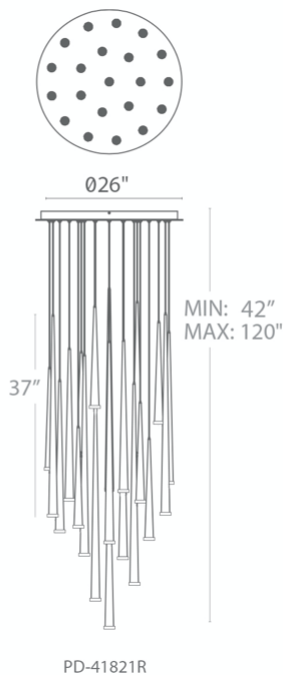

Project:

Location:

Fixture Type:

Catalog Number:

AVAILABLE FINISHES:

Cascade

PD-41821R

PRODUCT DESCRIPTION

A new aged brass finish updates the original Cascade design for a more refined take on minimalist glam. Each pendant illuminates bountifully while the etched caps punctuate each piece like a chic yet understated exclamation of luxury.

FEATURES

- Driver concealed within the canopy
- CNC precision-cut etched diffuser
- Thin powered aircraft cables provide an ultra clean look for adjustable suspension height
- NEC CODE (314.24) requires that ceiling outlet boxes in the U.S. support up to 50 lbs.
- This fixture in the 15 and 21 light format exceeds 50 lbs. and must be installed using a U.L. listed outlet box approved for up to 100 lbs. or supported independently of the outlet box

SPECIFICATIONS

Rated Life	50000 Hours
Standards	ETL, cETL, Damp Location Listed
Input	120-277V, 50/60Hz
Dimming	ELV
Color Temp	3500K
CRI	90
Construction	Steel body with acrylic diffuser

REPLACEMENT PARTS

RPL-GLA-41819 - Glass

Model & Size	Color Temp & CRI	Watt	Lumens	Finish
PD-41821R 26" - 21 Lights	3500K 90	147W	7880	AB Aged Brass
	3500K 90	147W	7880	BK Black
	3500K 90	147W	7880	PN Polished Nickel

Example: **PD-41821R-PN**

For custom requests please contact customs@modernforms.com