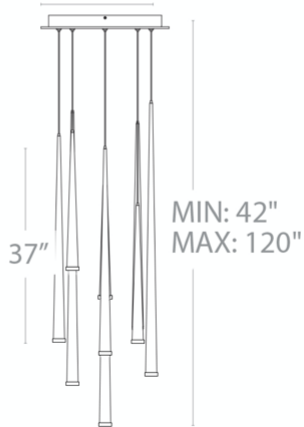

FEATURES

- Driver concealed within the canopy
- CNC precision-cut etched diffuser
- Thin powered aircraft cables provide an ultra clean look for adjustable suspension height

SPECIFICATIONS

Rated Life	50000 Hours
Standards	ETL, cETL,Damp Location Listed
Input	120-277V,50/60Hz
Dimming	ELV
Color Temp	3500K
CRI	90
Construction	Steel body with acrylic diffuser

REPLACEMENT PARTS

RPL-GLA-41819 - Glass

PD-41805R

Model & Size	Color Temp & CRI	Watt	Lumens	Finish
PD-41805R 17" - 5 Lights	3500K 90	35W	1876	AB Aged Brass
	3500K 90	35W	1876	BK Black
	3500K 90	35W	1876	PN Polished Nickel

Example: **PD-41805R-PN**

For custom requests please contact customs@modernforms.com

Ø17"

PD-41809R

Project: _____

Location: _____

Fixture Type: _____

Catalog Number: _____