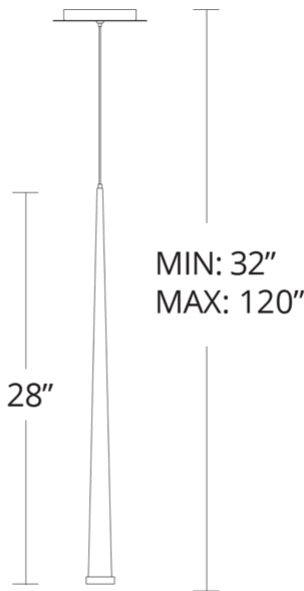

REPLACEMENT PARTS

RPL-GLA-41819 - Glass

PD-41819

Model & Size	Color Temp	Finish	LED Watts	LED Lumens	Delivered Lumens
PD-41819 19"	3500K	AB Aged Brass	7.4W	428	420
	3500K	BK Black	7.4W	428	420
	3500K	PN Polished Nickel	7.4W	428	420

FEATURES

- Driver installed within the Junction Box, driver dimension: 2.8" x 1.3" x 1.2"
- CNC precision-cut etched diffuser
- Thin powered aircraft cables provide an ultra clean look for adjustable suspension height

REPLACEMENT PARTS

RPL-GLA-41819 - Glass

PD-41828

Model & Size	Color Temp	Finish	LED Watts	LED Lumens	Delivered Lumens
PD-41828 28"	3500K	AB Aged Brass	7.4W	428	420
	3500K	BK Black	7.4W	428	420
	3500K	PN Polished Nickel	7.4W	428	420

REPLACEMENT PARTS

RPL-GLA-41819 - Glass

PD-41837

Model & Size	Color Temp	Finish	LED Watts	LED Lumens	Delivered Lumens
PD-41837 37"	3500K	AB Aged Brass	7.4W	428	420
	3500K	BK Black	7.4W	428	420
	3500K	PN Polished Nickel	7.4W	428	420