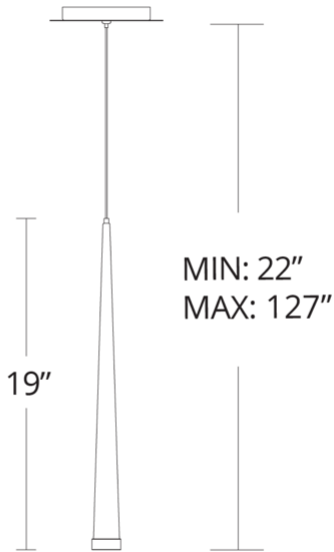

FEATURES

- Driver installed within the Junction Box, driver dimension: 2.8" x 1.3" x 1.2"
- CNC precision-cut etched diffuser
- Thin powered aircraft cables provide an ultra clean look for adjustable suspension height

SPECIFICATIONS

Rated Life	50000 Hours
Standards	ETL, cETL,Damp Location Listed
Input	120-277V,50/60Hz
Driver Dimension	2.8" x 1.3" x 1.2"
Dimming	ELV
Color Temp	3500K
CRI	90
Construction	Steel body with acrylic diffuser

REPLACEMENT PARTS

RPL-GLA-41819 - Glass

PD-41819

Model & Size	Color Temp	Finish	LED Watts	LED Lumens	Delivered Lumens
PD-41819 19"	3500K	AB Aged Brass	7.4W	428	420
	3500K	BK Black	7.4W	428	420
	3500K	PN Polished Nickel	7.4W	428	420

REPLACEMENT PARTS

RPL-GLA-41819 - Glass

PD-41828

Model & Size	Color Temp	Finish	LED Watts	LED Lumens	Delivered Lumens
PD-41828 28"	3500K	AB Aged Brass	7.4W	428	420
	3500K	BK Black	7.4W	428	420
	3500K	PN Polished Nickel	7.4W	428	420