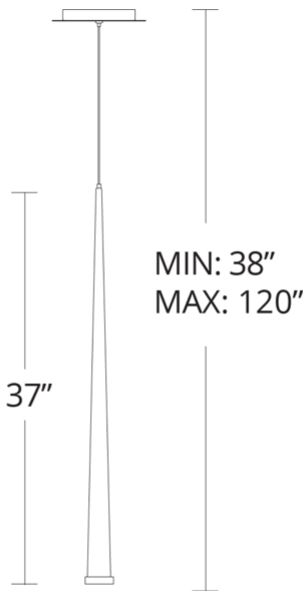

REPLACEMENT PARTS

RPL-GLA-41819 - Glass

PD-41819

Model & Size	Color Temp	Finish	LED Watts	LED Lumens	Delivered Lumens
PD-41819 19"	3500K	AB Aged Brass	7.4W	428	420
	3500K	BK Black	7.4W	428	420
	3500K	PN Polished Nickel	7.4W	428	420

REPLACEMENT PARTS

RPL-GLA-41819 - Glass

PD-41828

Model & Size	Color Temp	Finish	LED Watts	LED Lumens	Delivered Lumens
PD-41828 28"	3500K	AB Aged Brass	7.4W	428	420
	3500K	BK Black	7.4W	428	420
	3500K	PN Polished Nickel	7.4W	428	420

FEATURES

- Driver installed within the Junction Box, driver dimension: 2.8" x 1.3" x 1.2"
- CNC precision-cut etched diffuser
- Thin powered aircraft cables provide an ultra clean look for adjustable suspension height

REPLACEMENT PARTS

RPL-GLA-41819 - Glass

PD-41837

Model & Size	Color Temp	Finish	LED Watts	LED Lumens	Delivered Lumens
PD-41837 37"	3500K	AB Aged Brass	7.4W	428	420
	3500K	BK Black	7.4W	428	420
	3500K	PN Polished Nickel	7.4W	428	420