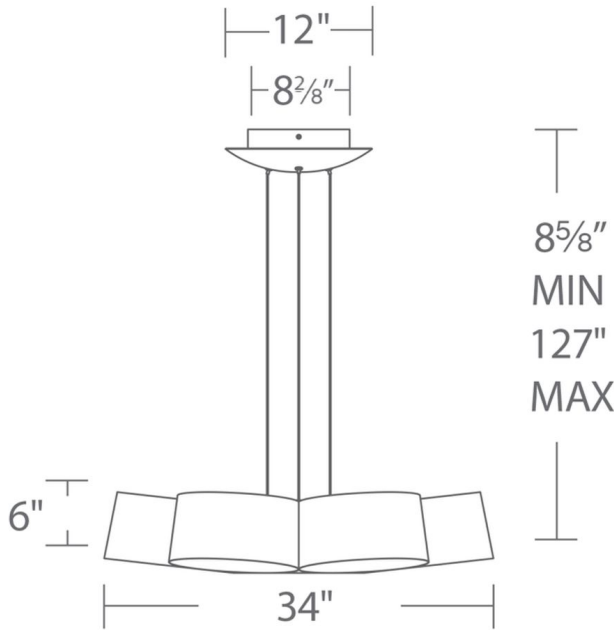

SPECIFICATIONS

Rated Life	54000 Hours
Standards	ETL, cETL,Damp Location Listed
Input	120-277 VAC,50/60Hz
Dimming	ELV, 0-10V, TRIAC
Color Temp	3000K
CRI	90
Construction	Steel body and Opal glass diffuser

PD-52734