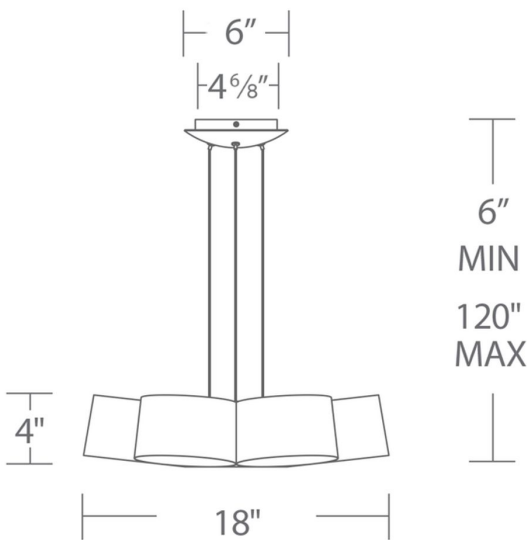

RPL-GLA-52718-GL - Glass

PD-52718

Model & Size	Color Temp & CRI	Finish	Watt	Voltage	LED Lumens	Delivered Lumens
PD-52718 18"	3000K 90	GL Gold Leaf/Bronze	55W	120 VAC	2885	1255

Example: **PD-52718-GL**

•For 277V special order, add an "F" before the finish: PD-52718F-GL