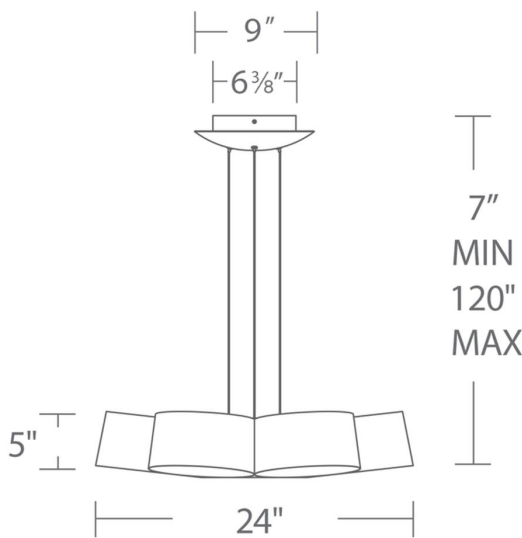

REPLACEMENT PARTS

RPL-GLA-52724-BZ - Glass

PD-52724

Model & Size	Color Temp & CRI	Finish	Watt	Voltage	LED Lumens	Delivered Lumens
PD-52724 24"	3000K 90	GL Gold Leaf/Bronze	58.7W	120 VAC	3753	2790

Example: **PD-52724-GL**

•For 277V special order, add an "F" before the finish: PD-52724F-GL

For custom requests please contact customs@modernforms.com