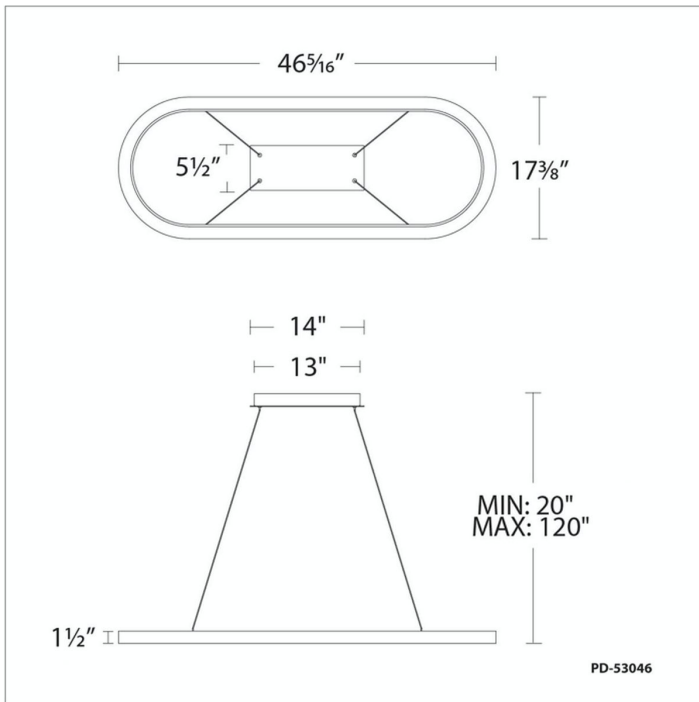

Project: _____

Location: _____

Fixture Type: _____

Catalog Number: _____

AVAILABLE FINISHES:

Racetrack

PD-53046

PRODUCT DESCRIPTION

A continuum of seamless LEDs in a shape reminiscent of the Roman Circus Maximus, where chariots created breathtaking spectacles. Available in three CCT options.

FEATURES

- Driver concealed within the canopy
- Silicon diffusers for even illumination
- Thin powered aircraft cables provide an ultra clean look for adjustable suspension height
- Built in color temperature adjustability. Switch from 2700K/3000K/3500K
- Can be mounted on a sloped ceiling
- Option to pre-select color temperature or adjust in the field

SPECIFICATIONS

Rated Life	50,000 Hours
Standards	ETL, cETL, Damp Location Listed, Title 24 JA8: 2019 Compliant
Input	120-277 VAC, 50/60Hz
Dimming	ELV, 0-10V, TRIAC
Color Temp	3500K, 3000K, 2700K
CRI	90
Construction	Aluminum body with silicone diffuser

Model & Size	Color Temp	Finish	LED Watts	LED Lumens	Delivered Lumens
PD-53046 46"	2700K	AL Brushed Aluminum	38.1W	2987	1903
	2700K	BK Black	38.1W	2987	1903
	3000K	AL Brushed Aluminum	38.1W	3142	2067
	3000K	BK Black	38.1W	3142	2067
	3500K	AL Brushed Aluminum	38.1W	3266	2135
	3500K	BK Black	38.1W	3266	2135