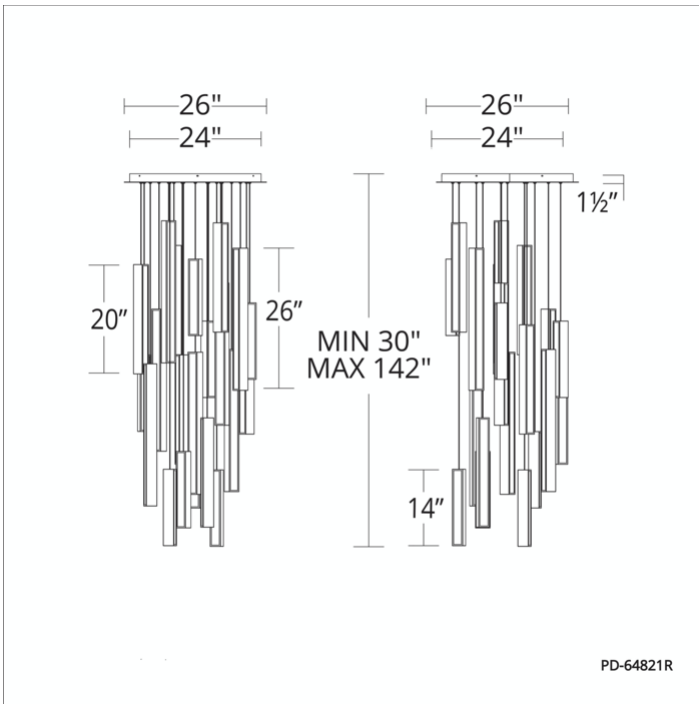

SPECIFICATIONS

Rated Life	50000 Hours
Standards	ETL, cETL,Damp Location Listed
Input	120-277V,50/60Hz
Dimming	ELV, 0-10V, TRIAC
Color Temp	3000K
CRI	90
Construction	Aluminum body with acrylic diffuser