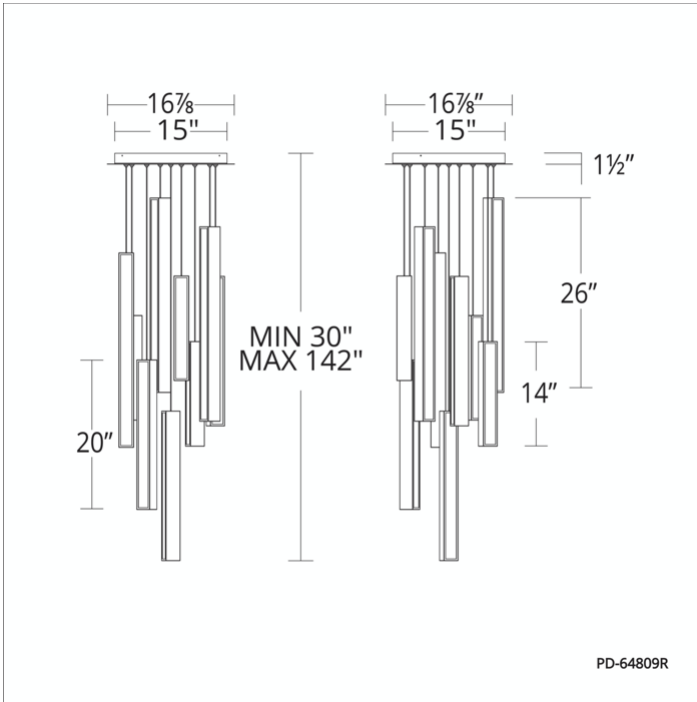

FEATURES

- Driver concealed within the canopy
- Thin powered aircraft cables provide an ultra clean look for adjustable suspension height

SPECIFICATIONS

Rated Life	50000 Hours
Standards	ETL, cETL,Damp Location Listed
Input	120-277V,50/60Hz
Dimming	ELV, 0-10V, TRIAC
Color Temp	3000K
CRI	90
Construction	Aluminum body with acrylic diffuser