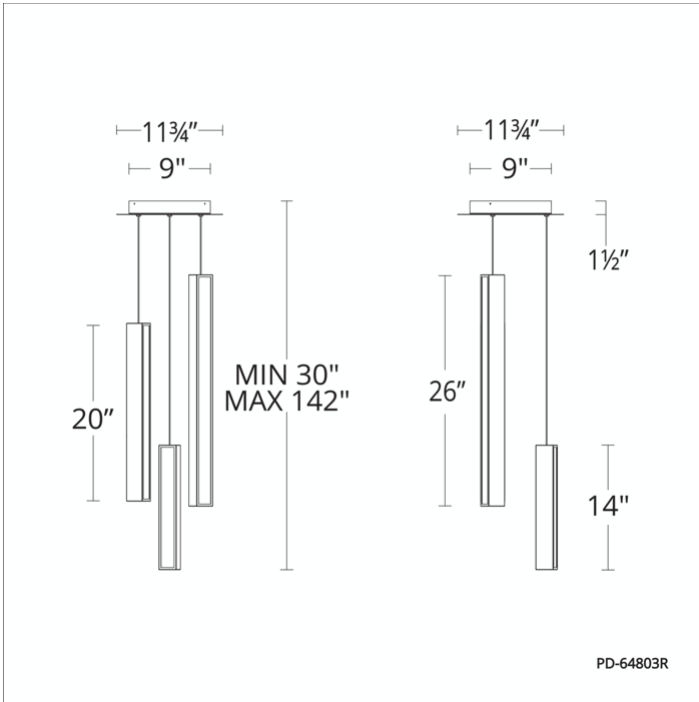

FEATURES

- Driver concealed within the canopy
- Thin powered aircraft cables provide an ultra clean look for adjustable suspension height

SPECIFICATIONS

Rated Life	50000 Hours
Standards	ETL, cETL,Damp Location Listed
Input	120-277V,50/60Hz
Dimming	ELV, 0-10V, TRIAC
Color Temp	3000K
CRI	90
Construction	Aluminum body with acrylic diffuser