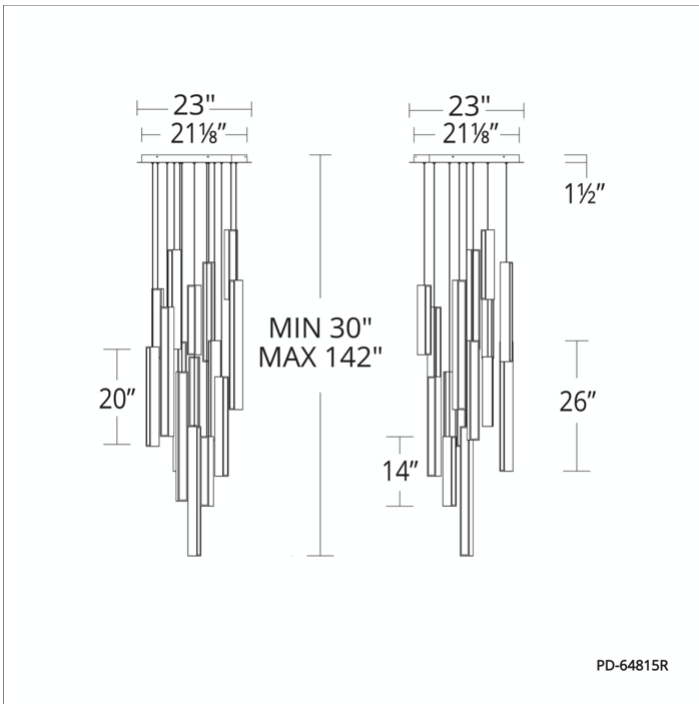

SPECIFICATIONS

Rated Life	50000 Hours
Standards	ETL, cETL,Damp Location Listed
Input	120-277V,50/60Hz
Dimming	ELV, 0-10V, TRIAC
Color Temp	3000K
CRI	90
Construction	Aluminum body with acrylic diffuser