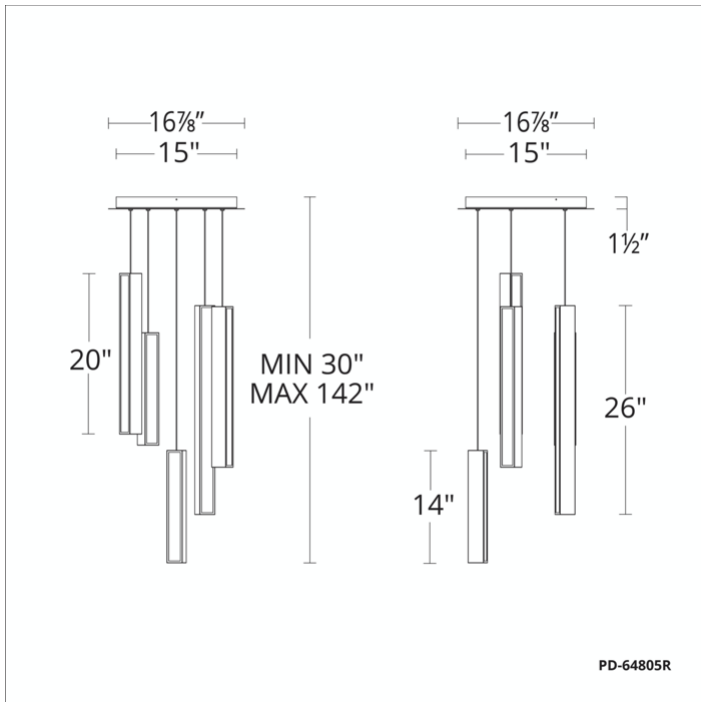

FEATURES

- Driver concealed within the canopy
- Thin powered aircraft cables provide an ultra clean look for adjustable suspension height

SPECIFICATIONS

Rated Life	50000 Hours
Standards	ETL, cETL,Damp Location Listed
Input	120-277V,50/60Hz
Dimming	ELV, 0-10V, TRIAC
Color Temp	3000K
CRI	90
Construction	Aluminum body with acrylic diffuser