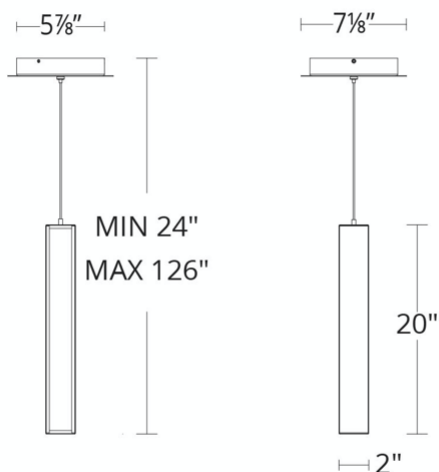

PD-64814

Model & Size	Color Temp	Finish	LED Watts	LED Lumens	Delivered Lumens
PD-64814 14"	3000K 3000K	AB Aged Brass BK Black	9.9W 9.9W	875 875	530 530

Example: **PD-64814-BK**

For custom requests please contact customs@modernforms.com

PD-64820

Model & Size	Color Temp	Finish	LED Watts	LED Lumens	Delivered Lumens
PD-64820 20"	3000K 3000K	AB Aged Brass BK Black	14.7W 14.7W	1444 1444	826 826

Example: **PD-64820-BK**

For custom requests please contact customs@modernforms.com