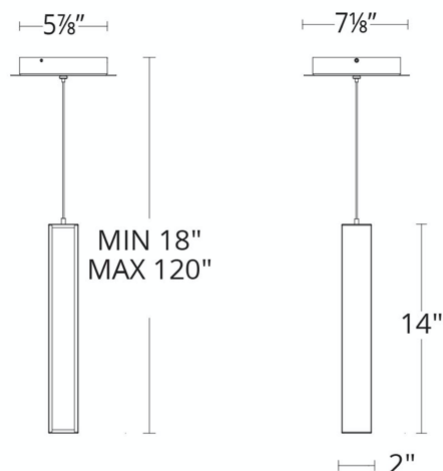

Project: _____

Location: _____

Fixture Type: _____

Catalog Number: _____

AVAILABLE FINISHES:

Chaos

PD-64814

PRODUCT DESCRIPTION

FEATURES

- Driver concealed within the canopy
- Thin powered aircraft cables provide an ultra clean look for adjustable suspension height

SPECIFICATIONS

Rated Life	50000 Hours
Standards	ETL, cETL,Damp Location Listed, Title 24 JA8: 2019 Compliant
Input	120-277V, 50/60Hz
Dimming	ELV, 0-10V, TRIAC
Color Temp	3000K
CRI	90
Construction	Aluminum body with acrylic diffuser

PD-64814

Model & Size	Color Temp	Finish	LED Watts	LED Lumens	Delivered Lumens
PD-64814 14"	3000K 3000K	AB Aged Brass BK Black	9.9W 9.9W	875 875	530 530

Example: **PD-64814-BK**

For custom requests please contact customs@modernforms.com

PD-64820

Model & Size	Color Temp	Finish	LED Watts	LED Lumens	Delivered Lumens
PD-64820 20"	3000K 3000K	AB Aged Brass BK Black	14.7W 14.7W	1444 1444	826 826

Example: **PD-64820-BK**

For custom requests please contact customs@modernforms.com