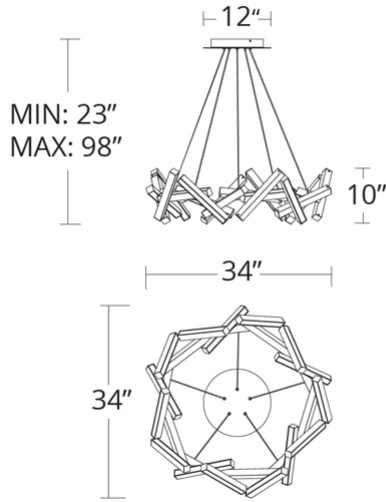

# Chaos

PD-64834

**FEATURES**

- Driver concealed within the canopy
- Fixed sculptural form
- Thin powered aircraft cables provide an ultra clean look for adjustable suspension height

**SPECIFICATIONS**

<b>Rated Life</b>	50000 Hours
<b>Standards</b>	ETL, cETL,Damp Location Listed, Title 24 JA8: 2019 Compliant
<b>Input</b>	120-277V, 50/60Hz
<b>Dimming</b>	ELV, 0-10V, TRIAC
<b>Color Temp</b>	3000K
<b>CRI</b>	90
<b>Construction</b>	Aluminum body with acrylic diffuser

PD-64834

Model & Size	Color Temp	Finish	LED Watts	LED Lumens	Delivered Lumens
PD-64834 34"	3000K	AB Aged Brass	40.4W	2717	2407
	3000K	AL Brushed Aluminum	40.4W	2717	2407
	3000K	BK Black	40.4W	2717	2407