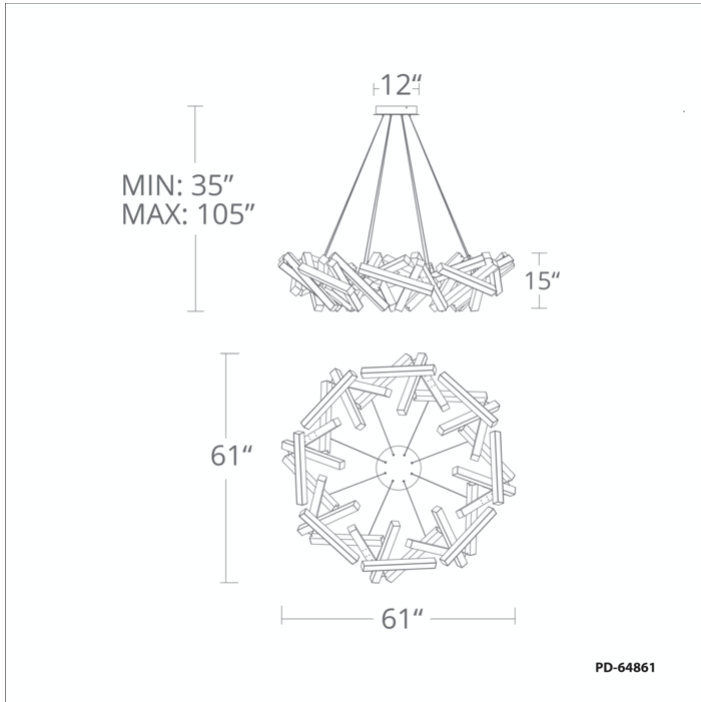

SPECIFICATIONS

Rated Life	50000 Hours
Standards	ETL, cETL, Damp Location Listed, Title 24 JA8: 2019 Compliant
Input	120-277V, 120-277v, 50/60Hz
Dimming	ELV, 0-10V, TRIAC
Color Temp	3000K
CRI	90
Construction	Aluminum body with acrylic diffuser