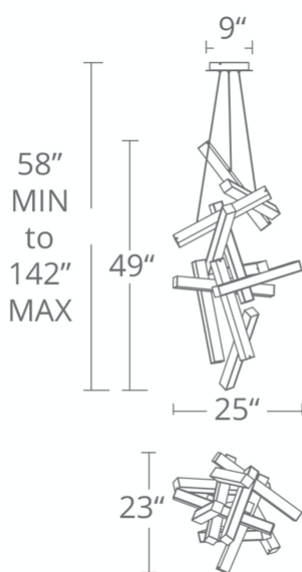

Project: _____

Location: _____

Fixture Type: _____

Catalog Number: _____

AVAILABLE FINISHES:

Chaos

PD-64849

FEATURES

- Driver concealed within the canopy
- Fixed sculptural form
- Thin powered aircraft cables provide an ultra clean look for adjustable suspension height

SPECIFICATIONS

Rated Life	50000 Hours
Standards	ETL, cETL,Damp Location Listed, Title 24 JA8: 2019 Compliant
Input	120-277V, 50/60Hz
Dimming	ELV, 0-10V, TRIAC
Color Temp	3000K
CRI	90
Construction	Aluminum body with acrylic diffuser

PD-64849

Model & Size	Color Temp	Finish	LED Watts	LED Lumens	Delivered Lumens
PD-64849 49"	3000K	AB Aged Brass	29.7W	2123	1923
	3000K	AL Brushed Aluminum	29.7W	2123	1923
	3000K	BK Black	29.7W	2123	1923

Model & Size	Color Temp	Finish	LED Watts	LED Lumens	Delivered Lumens
PD-64875 75"	3000K	AB Aged Brass	80W	5260	4960
	3000K	AL Brushed Aluminum	80W	5260	4960
	3000K	BK Black	80W	5260	4960

Example: **PD-64875-BK**