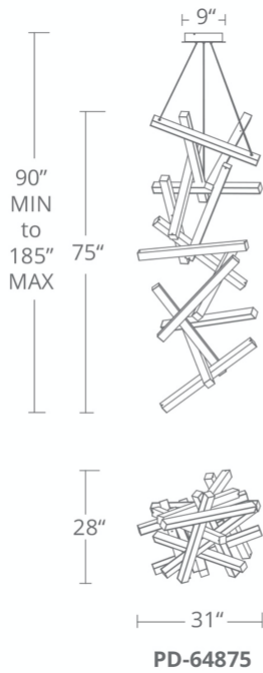

Project:

Location:

Fixture Type:

Catalog Number:

AVAILABLE FINISHES:

Chaos

PD-64875

FEATURES

- Driver concealed within the canopy
- Fixed sculptural form
- Thin powered aircraft cables provide an ultra clean look for adjustable suspension height

SPECIFICATIONS

Rated Life	50000 Hours
Standards	ETL, cETL, Damp Location Listed, Title 24 JA8: 2019 Compliant
Input	120-277V, 50/60Hz
Dimming	ELV, 0-10V, TRIAC
Color Temp	3000K
CRI	90
Construction	Aluminum body with acrylic diffuser

Model & Size	Color Temp	Finish	LED Watts	LED Lumens	Delivered Lumens
PD-64875 75"	3000K	AB Aged Brass	80W	5260	4960
	3000K	AL Brushed Aluminum	80W	5260	4960
	3000K	BK Black	80W	5260	4960

Example: **PD-64875-BK**

For custom requests please contact customs@modernforms.com