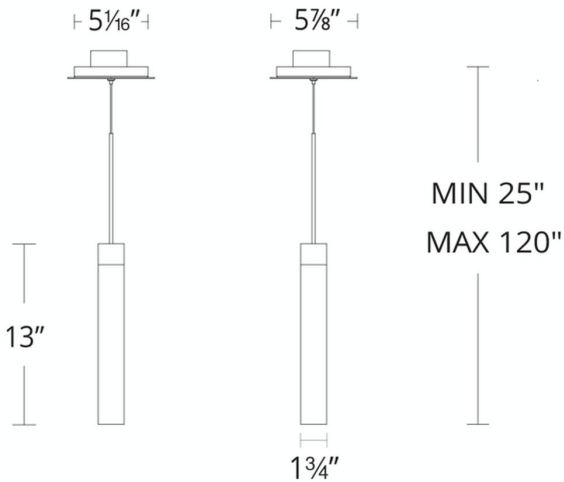

Project: _____

Location: _____

Fixture Type: _____

Catalog Number: _____

AVAILABLE FINISHES:

Minx

PD-78013

FEATURES

- Driver installed within the Junction Box, driver dimension: 2.8" x 1.6" x 1.2"
- Reclaimed K5 crystal
- Minimal exposed hardware
- Thin powered aircraft cables provide an ultra clean look for adjustable suspension height
- Can be mounted on a sloped ceiling

SPECIFICATIONS

Rated Life	50,000 Hours
Standards	ETL, cETL, Damp Location Listed, Title 24 JA8: 2019 Compliant
Input	120-277 VAC, 50/60Hz
Driver Dimension	2.8" x 1.6" x 1.2"
Dimming	ELV, 0-10V
Color Temp	3000K
CRI	90
Construction	Steel body with K5 crystal fused acrylic

REPLACEMENT PARTS

RPL-GLA-78013 - Inner glass

PD-78013

Model & Size	Color Temp	Finish	LED Watts	LED Lumens	Delivered Lumens
PD-78013 13"	3000K 3000K	AB Aged Brass AN Antique Nickel	8W 8W	252 252	243 243

Example: **PD-78013-AN**