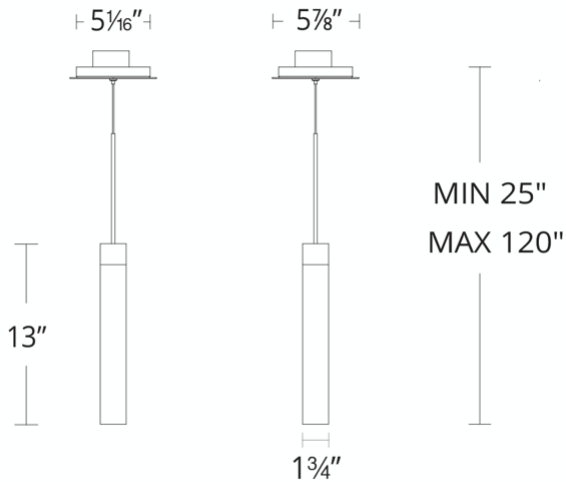

Project: _____

Location: _____

Fixture Type: _____

Catalog Number: _____

AVAILABLE FINISHES:

Minx

PD-78013

PRODUCT DESCRIPTION

Elegant artisanal sparkles. Held aloft, long-lasting LEDs provide functional down lighting. A sleek mini pendant that works by itself or in multiples.

FEATURES

- Driver concealed within the canopy
- Reclaimed K5 crystal
- Minimal exposed hardware
- Thin powered aircraft cables provide an ultra clean look for adjustable suspension height
- T24 option (special order) with driver installed within the canopy

SPECIFICATIONS

Rated Life	50000 Hours
Standards	ETL, cETL,Damp Location Listed
Input	120-277V,50/60Hz
Driver Dimension	2.8" x 1.3" x 1.2"
Dimming	ELV
Color Temp	3000K
CRI	90
Construction	Steel body with K5 crystal fused acrylic

PD-78013

REPLACEMENT PARTS

RPL-GLA-78013 - Inner glass

Model & Size	Color Temp	Finish	LED Watts	LED Lumens	Delivered Lumens
PD-78013 13"	3000K 3000K	AB Aged Brass AN Antique Nickel	4.1W 4.1W	252 252	243 243