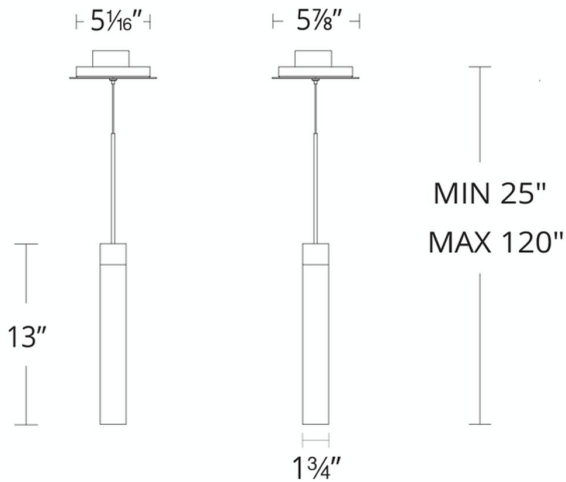

Project: _____

Location: _____

Fixture Type: _____

Catalog Number: _____

AVAILABLE FINISHES:

Minx

PD-78013

FEATURES

- Driver installed within the Junction Box, driver dimension: 2.8" x 1.6" x 1.2"
- Reclaimed K5 crystal
- Minimal exposed hardware
- Thin powered aircraft cables provide an ultra clean look for adjustable suspension height
- Can be mounted on a sloped ceiling

SPECIFICATIONS

| | |
|------------------|---|
| Rated Life | 50,000 Hours |
| Standards | ETL, cETL, Damp Location Listed, Title 24 JA8: 2019 Compliant |
| Input | 120-277 VAC, 50/60Hz |
| Driver Dimension | 2.8" x 1.6" x 1.2" |
| Dimming | ELV, 0-10V |
| Color Temp | 3000K |
| CRI | 90 |
| Construction | Steel body with K5 crystal fused acrylic |

REPLACEMENT PARTS

RPL-GLA-78013 - Inner glass

PD-78013

| Model & Size | Color Temp | Finish | LED Watts | LED Lumens | Delivered Lumens |
|--------------|----------------|------------------------------------|-----------|------------|------------------|
| PD-78013 13" | 3000K 3000K | AB Aged Brass AN Antique Nickel | 8W 8W | 252 252 | 243 243 |