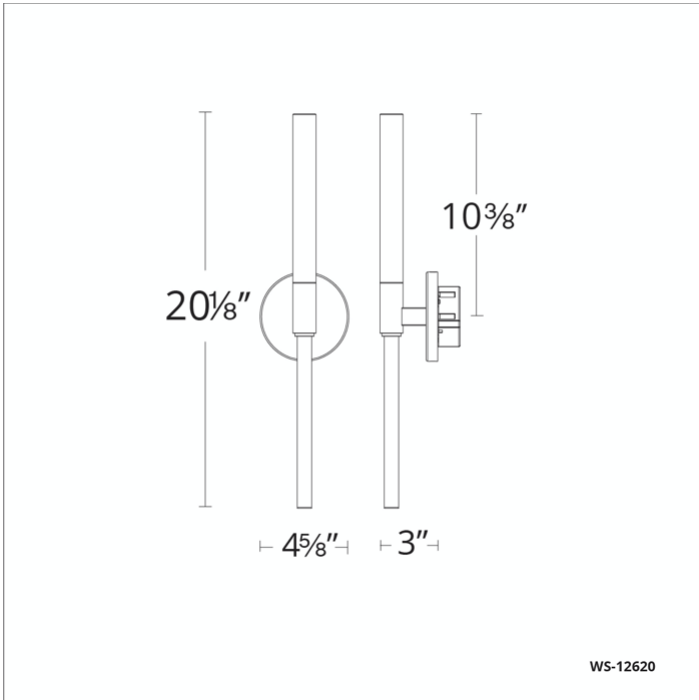

# Magic

WS-12620

**PRODUCT DESCRIPTION**

A magic wand crowned with crystallized art glass illuminated by LEDs from both ends. A slim low profile design perfect for modern vignettes in fine homes and hotels.

**FEATURES**

- Driver installed within the Junction Box, driver dimension: 2.8" x 1.3" x 1.2"
- Artisanal Piastra crystal
- Up and down illumination

**SPECIFICATIONS**

Rated Life	50000 Hours
Standards	ETL, cETL,Damp Location Listed
Input	120-277V,50/60Hz
Driver Dimension	2.8" x 1.3" x 1.2"
Dimming	ELV
Color Temp	3000K
CRI	90
Construction	Metal body with Crystalized Piastra art glass.

**REPLACEMENT PARTS**

RPL-GLA-12620 - Glass

Model & Size	Color Temp	Finish	LED Watts	LED Lumens	Delivered Lumens
WS-12620 20"	3000K	BK Black	6.9W	285	151
	3000K	PN Polished Nickel	6.9W	285	151

Example: **WS-12620-PN**