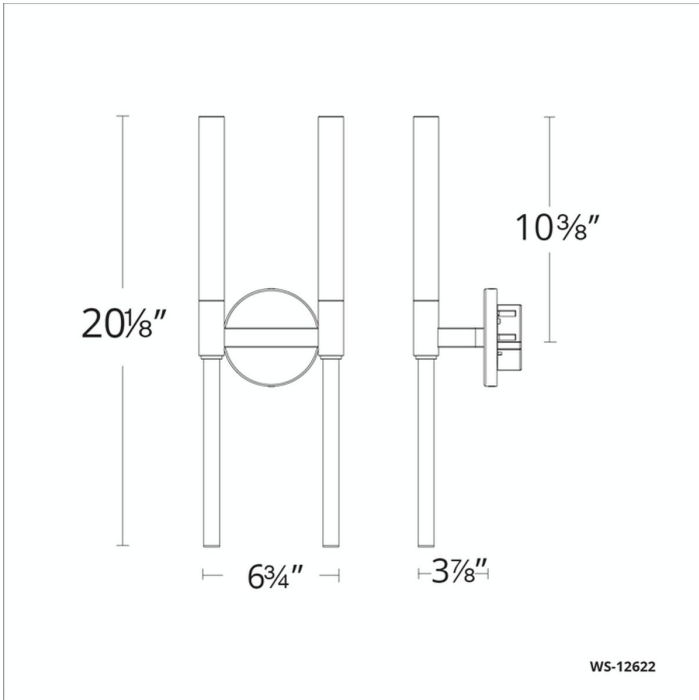

# Magic

WS-12622

**PRODUCT DESCRIPTION**

A magic wand crowned with crystallized art glass illuminated by LEDs from both ends. A slim low profile design perfect for modern vignettes in fine homes and hotels.

**FEATURES**

- Driver installed within the Junction Box, driver dimension: 2.8" x 1.3" x 1.2"
- Artisanal Piastra crystal
- Up and down illumination

**SPECIFICATIONS**

Rated Life	50,000 Hours
Standards	ETL, cETL,Damp Location Listed
Input	120-277 VAC,50/60Hz
Driver Dimension	2.8" x 1.3" x 1.2"
Dimming	ELV
Color Temp	3000K
CRI	90
Construction	Metal body with Crystalized Piastra art glass.

**REPLACEMENT PARTS**

RPL-GLA-12620 - Glass

Model & Size	Color Temp	Finish	LED Watts	LED Lumens	Delivered Lumens
WS-12622 20"	3000K	PN Polished Nickel	10W	950	435

Example: **WS-12622-PN**

For custom requests please contact [customs@modernforms.com](mailto:customs@modernforms.com)