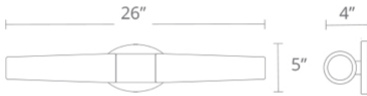

WS-38826

**REPLACEMENT PARTS**

RPL-GLA-38817 - Glass

Model & Size	Color Temp	Finish	LED Watts	LED Lumens	Delivered Lumens
WS-38826 26"	3000K	BK Black	24.6W	1918	1317
	3000K	BN Brushed Nickel	24.6W	1918	1317
	3000K	BR Brushed Brass	24.6W	1918	1317
	3000K	CH Chrome	24.6W	1918	1317