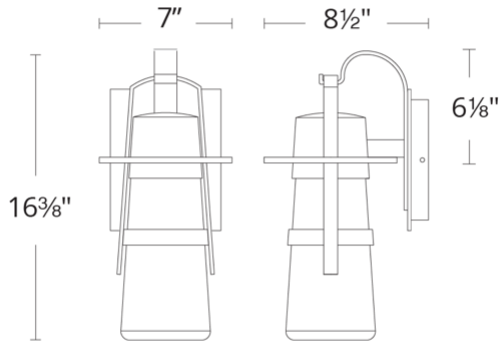

SPECIFICATIONS

Rated Life	54000 Hours
Standards	ETL, cETL, Wet Location Listed, IP65, Title 24 JA8: 2019 Compliant, Dark Sky Friendly
Input	120 VAC, 50/60Hz
Dimming	ELV
Color Temp	3000K
CRI	90
Construction	Aluminum hardware, Clear hammered mouth-blown glass

WS-W28516