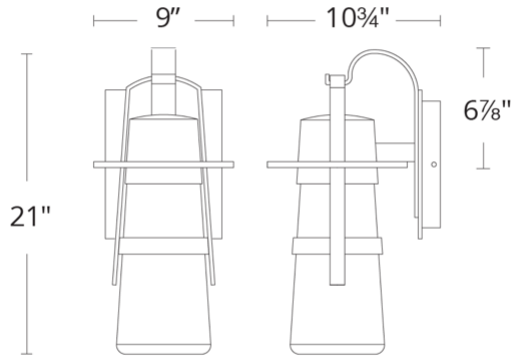

SPECIFICATIONS

Rated Life	54000 Hours
Standards	ETL, cETL, Wet Location Listed, IP65, Title 24 JA8: 2019 Compliant, Dark Sky Friendly
Input	120 VAC, 50/60Hz
Dimming	ELV
Color Temp	3000K
CRI	90
Construction	Aluminum hardware, Clear hammered mouth-blown glass