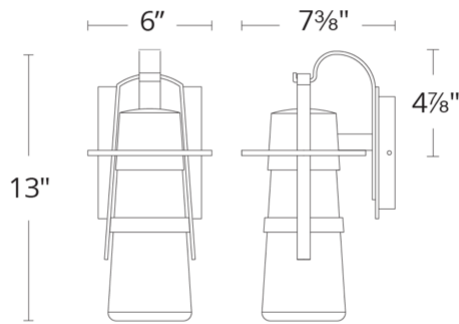

REPLACEMENT PARTS

RPL-GLA-28514 - Outer Hammer Glass

WS-W28514

Model & Size	Color Temp	Finish	LED Watts	LED Lumens	Delivered Lumens
WS-W28514 13"	3000K	BK Black	10.6W	440	431
	3000K	GH Graphite	10.6W	440	349
	3000K	ORB Oil Rubbed Bronze	10.6W	440	431