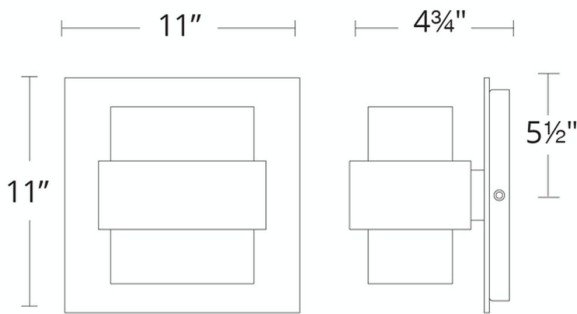

SPECIFICATIONS

Rated Life	50,000 Hours
Standards	ETL, cETL, Wet Location Listed, IP65
Input	120 VAC, 50/60Hz
Dimming	ELV
Mounting	Can be mounted on wall vertically or upside down
Color Temp	3000K
CRI	90
Construction	Aluminum hardware, glass diffuser

WS-W30511