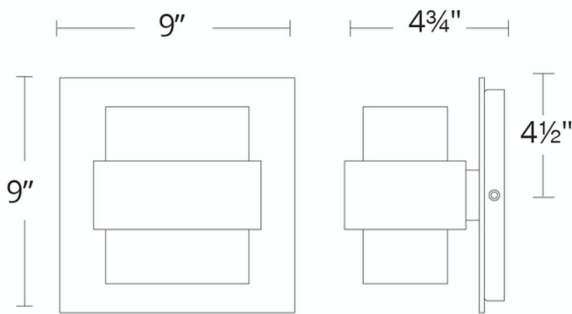

Project:

Location:

Fixture Type:

Catalog Number:

AVAILABLE FINISHES:

Pandora

WS-W30509

PRODUCT DESCRIPTION

A popular understated design with an updated finish, Pandora brings sculptural sophistication and high-powered energy-efficient LEDs to your overall lighting scheme, whether you mount it inside or out. With its tiered, minimalist form and two points of illumination, you'll never regret opening this box.

FEATURES

- ACLED driverless technology
- Glass diffuser
- Up and down illumination

SPECIFICATIONS

Rated Life	50,000 Hours
Standards	ETL, cETL, Wet Location Listed, IP65
Input	120 VAC, 50/60Hz
Dimming	ELV
Mounting	Can be mounted on wall vertically or upside down
Color Temp	3000K
CRI	90
Construction	Aluminum hardware, glass diffuser

WS-W30509

Model & Size	Color Temp	Finish	LED Watts	LED Lumens	Delivered Lumens
WS-W30509 9"	3000K	BK Black	22.1W	884	591
	3000K	ORB Oil Rubbed Bronze	22.1W	884	591

Example: **WS-W30509-ORB**

For custom requests please contact customs@modernforms.com