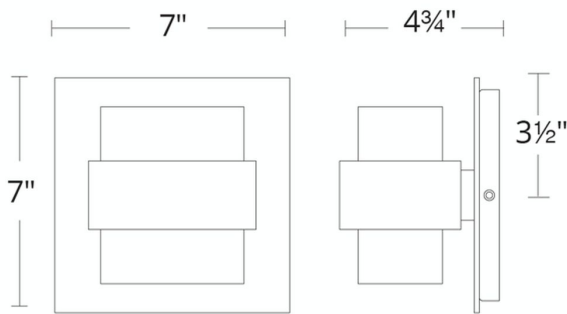

Project:

Location:

Fixture Type:

Catalog Number:

AVAILABLE FINISHES:

Pandora

WS-W30507

PRODUCT DESCRIPTION

A popular understated design with an updated finish, Pandora brings sculptural sophistication and high-powered energy-efficient LEDs to your overall lighting scheme, whether you mount it inside or out. With its tiered, minimalist form and two points of illumination, you'll never regret opening this box.

FEATURES

- ACLED driverless technology
- Glass diffuser
- Up and down illumination

SPECIFICATIONS

Rated Life	50,000 Hours
Standards	ETL, cETL, Wet Location Listed, IP65
Input	120 VAC, 50/60Hz
Dimming	ELV
Mounting	Can be mounted on wall vertically or upside down
Color Temp	3000K
CRI	90
Construction	Aluminum hardware, glass diffuser

WS-W30507

Model & Size	Color Temp	Finish	LED Watts	LED Lumens	Delivered Lumens
WS-W30507 7"	3000K	BK Black	13.1W	467	310
	3000K	ORB Oil Rubbed Bronze	13.1W	467	310

Example: **WS-W30507-ORB**

For custom requests please contact customs@modernforms.com