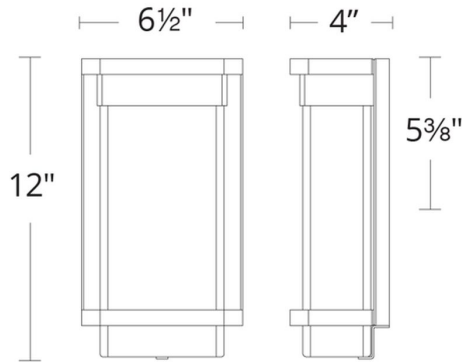

REPLACEMENT PARTS

- RPL-GLA-32512 - Glass
- HDW-WS-W3251X-BK - Hardware Pack - BK finish
- HDW-WS-W3251X-BZ - Hardware Pack - BZ finish

WS-W32512

Model & Size	Color Temp	Finish	LED Watts	LED Lumens	Delivered Lumens
WS-W32512 12"	3000K	BK Black	5.1W	260	190
	3000K	BZ Bronze	5.1W	260	190