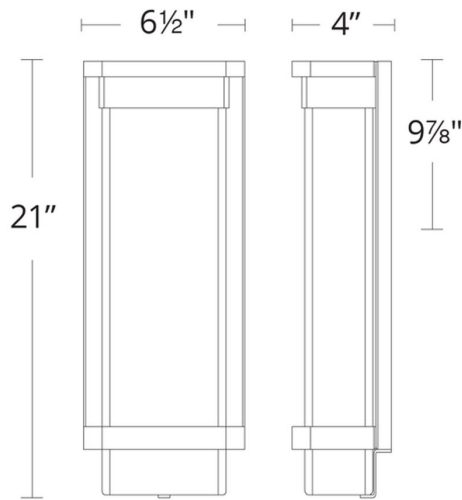

REPLACEMENT PARTS

RPL-GLA-32521 - Glass

WS-W32521

Model & Size	Color Temp	Finish	LED Watts	LED Lumens	Delivered Lumens
WS-W32521 21"	3000K	BK Black	16W	633	588
	3000K	BZ Bronze	16W	633	588

Example: **WS-W32521-BZ**

For custom requests please contact customs@modernforms.com