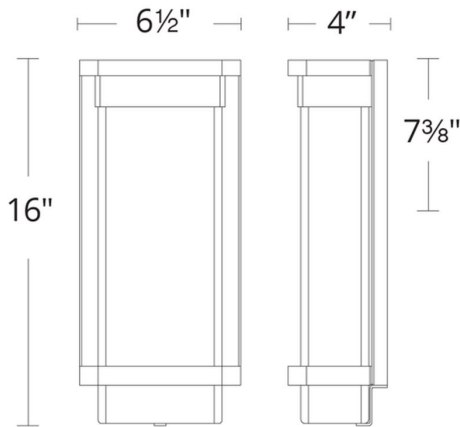

REPLACEMENT PARTS

- RPL-GLA-32516 - Glass
- HDW-WS-W3251X-BK - Hardware Pack - BK finish
- HDW-WS-W3251X-BZ - Hardware Pack - BZ finish

WS-W32516

Model & Size	Color Temp	Finish	LED Watts	LED Lumens	Delivered Lumens
WS-W32516 16"	3000K	BK Black	11.1W	612	454
	3000K	BZ Bronze	11.1W	612	454