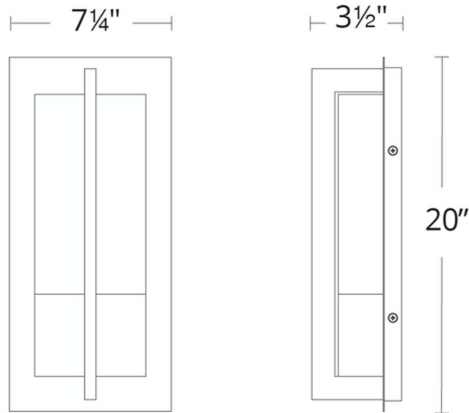

REPLACEMENT PARTS

- RPL-GLA-35520 - Piastra Glass
- RPL-GLA-35520-02 - Bottom Glass

WS-W35520

Model & Size	Color Temp	Finish	LED Watts	LED Lumens	Delivered Lumens
WS-W35520 20"	3000K	BZ Bronze	17.5W	512	223