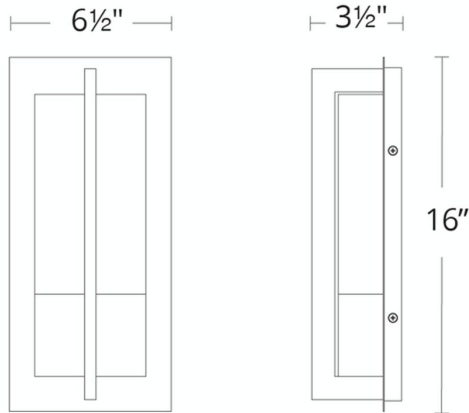

REPLACEMENT PARTS

- RPL-GLA-35516 - Piastra Glass
- RPL-GLA-35516-02 - Bottom Glass

WS-W35516

Model & Size	Color Temp	Finish	LED Watts	LED Lumens	Delivered Lumens
WS-W35516 16"	3000K	BZ Bronze	13W	226	139