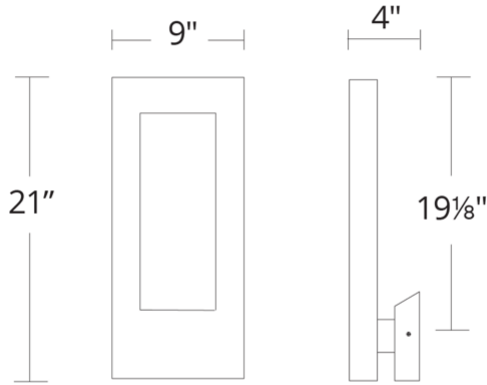

SPECIFICATIONS

Rated Life	54000 Hours
Standards	ETL, cETL, Wet Location Listed, IP65, Title 24 JA8: 2019 Compliant
Input	120 VAC, 50/60Hz
Dimming	ELV
Color Temp	3000K
CRI	90
Construction	Aluminum hardware

WS-W5521