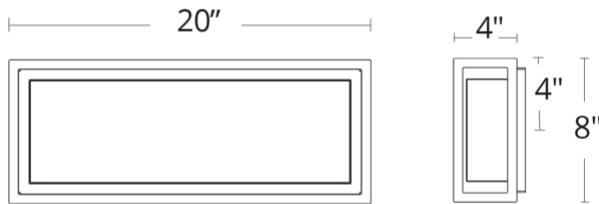

SPECIFICATIONS

Rated Life	54000 Hours
Standards	ETL, cETL, Wet Location Listed, IP65, Title 24 JA8: 2019 Compliant
Input	120 VAC, 50/60Hz
Dimming	ELV
Mounting	Can be mounted on wall in all orientations
Color Temp	3000K
CRI	90
Construction	Aluminum construction with white mitered glass

WS-W73620