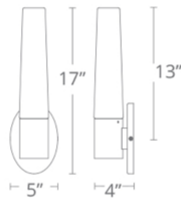

Project:

Location:

Fixture Type:

Catalog Number:

AVAILABLE FINISHES:

Tusk

WS-38817

PRODUCT DESCRIPTION

WS-38817

REPLACEMENT PARTS

RPL-GLA-38817 - Glass

Model & Size	Color Temp	Finish	LED Watts	LED Lumens	Delivered Lumens
WS-38817 17"	3000K	BK Black	12.3W	1059	679
	3000K	BN Brushed Nickel	12.3W	1059	679
	3000K	BR Brushed Brass	12.3W	1059	679
	3000K	CH Chrome	12.3W	1059	679