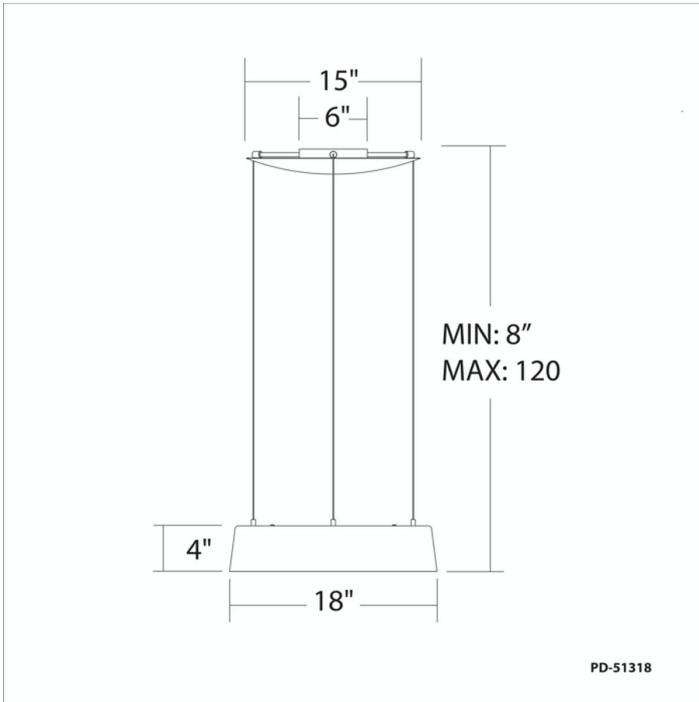

FEATURES

- 277V option available for special order.
- Transformer concealed within the canopy
- Hand-leafed interior
- Up and down illumination
- Thin powered aircraft cables provide an ultra clean look for adjustable suspension height
- Can be mounted on a sloped ceiling

- RPL-GLA-51318-01 - Top Glass
- RPL-GLA-51318-02 - Bottom Glass

Model & Size	Color Temp	Finish	LED Watts	LED Lumens	Delivered Lumens
PD-51318 18"	3000K	GL Gold Leaf/Bronze	54.6W	2618	1191

Example: **PD-51318-GL**