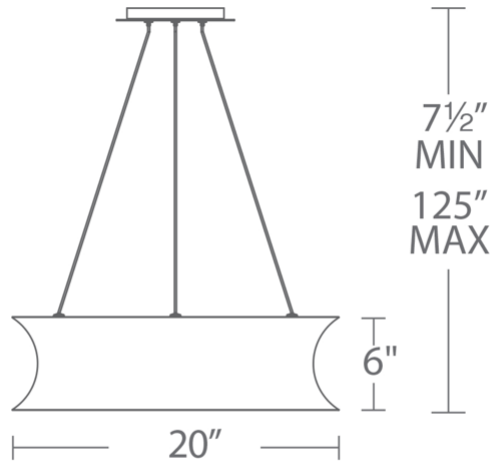

Project: _____

Location: _____

Fixture Type: _____

Catalog Number: _____

AVAILABLE FINISHES:

Tango

PD-34620

PRODUCT DESCRIPTION

FEATURES

- Driver concealed within the canopy
- Hand-leafed interior
- Thin powered aircraft cables provide an ultra clean look for adjustable suspension height

SPECIFICATIONS

| | |
|------------------|---------------------------------|
| Rated Life | 54000 Hours |
| Standards | ETL, cETL, Damp Location Listed |
| Input | 120-277V, 50/60Hz |
| Driver Dimension | 3.0" x 1.9" x 1.1" |
| Dimming | ELV |
| Color Temp | 3000K |
| CRI | 90 |
| Construction | Steel hardware |