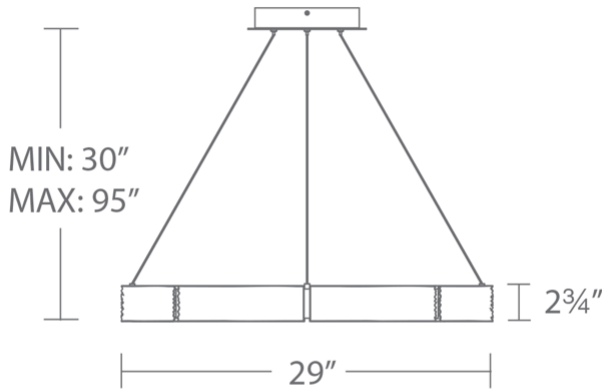

REPLACEMENT PARTS

RPL-GLA-56729-01 - Glass

PD-56729

Model & Size	Color Temp	Finish	LED Watts	LED Lumens	Delivered Lumens
PD-56729 29"	3000K	PN Polished Nickel	48.6W	2388	1236

Example: **PD-56729-PN**

•For 277V special order, add an "F" before the finish: PD-56729F-PN