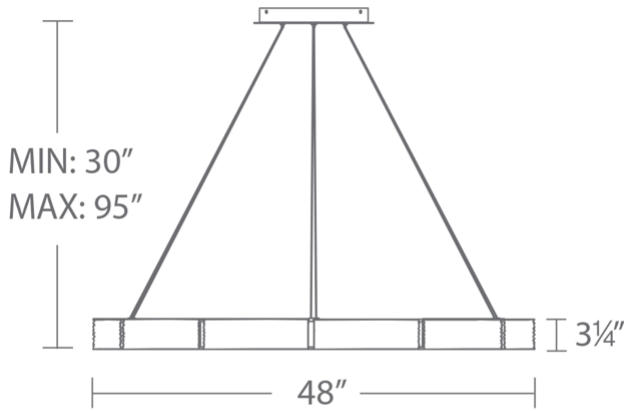

REPLACEMENT PARTS

RPL-GLA-56748-01 - Glass

PD-56748

Model & Size	Color Temp	Finish	LED Watts	LED Lumens	Delivered Lumens
PD-56748 48"	3000K	PN Polished Nickel	145W	3582	3060

Example: **PD-56748-PN**

•For 277V special order, add an "F" before the finish: PD-56748F-PN

For custom requests please contact customs@modernforms.com