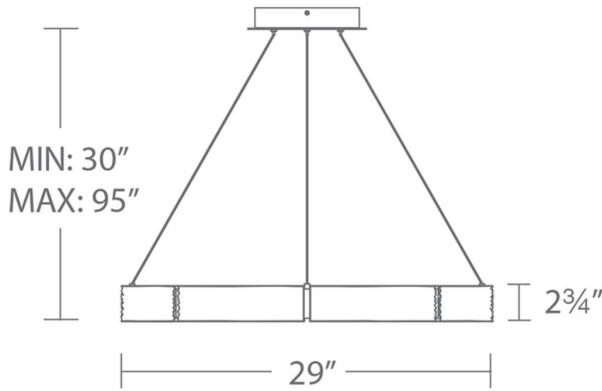

FEATURES

- 277V option available for special order.
-
- Downward illumination
- Can be mounted on a sloped ceiling

SPECIFICATIONS

Rated Life	54000 Hours
Standards	ETL, cETL, Damp Location Listed
Input	120 VAC, 50/60Hz
Dimming	ELV: 100-5%, TRIAC: 100-10%
Color Temp	3000K
CRI	90
Construction	Die-cast aluminum

REPLACEMENT PARTS

RPL-GLA-56729-01 - Glass

PD-56729

Model & Size	Color Temp	Finish	LED Watts	LED Lumens	Delivered Lumens
PD-56729 29"	3000K	PN Polished Nickel	48.6W	2388	1236

Example: **PD-56729-PN**

•For 277V special order, add an "F" before the finish: PD-56729F-PN