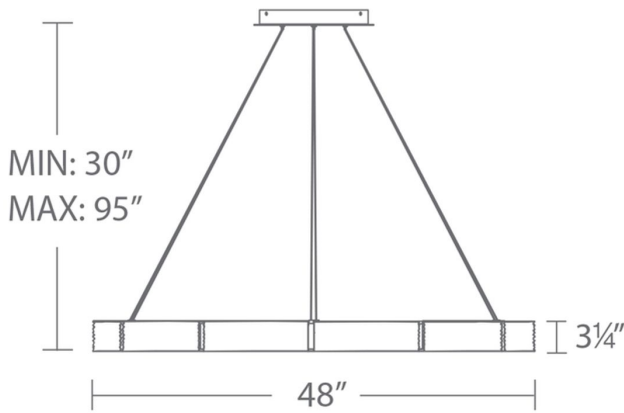

REPLACEMENT PARTS

RPL-GLA-56748-01 - Glass

PD-56748

Model & Size	Color Temp	Finish	LED Watts	LED Lumens	Delivered Lumens
PD-56748 48"	3000K	PN Polished Nickel	94W	3582	3060

Example: **PD-56748-PN**

•For 277V special order, add an "F" before the finish: PD-56748F-PN

For custom requests please contact customs@modernforms.com