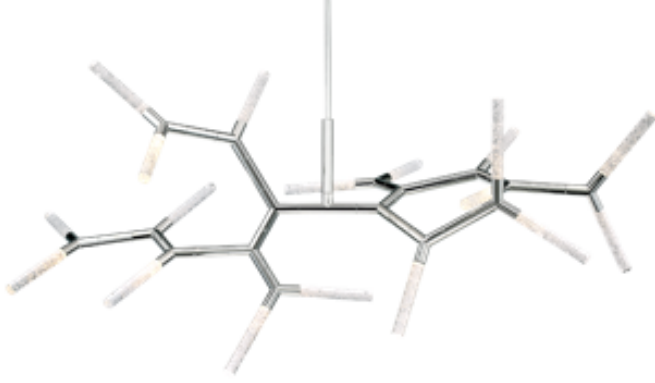

Project:

Location:

Fixture Type:

Catalog Number:

AVAILABLE FINISHES:

Kryptonite

PD-54765

PRODUCT DESCRIPTION

Like frozen branches shimmering with ice, Kryptonite takes inspiration from the beauty of nature, but its elegant geometrical form and the dazzling LED technology transcend the trees for a spectacular statement piece perfect in luxury homes, hotel atriums and opulent restaurants. Aluminum hardware finished in polished nickel is enjoined with sparkling rods of artisanal Piastra glass, and the arms are rotatable so you can personalize the look for whatever space you're designing.

FEATURES

- Driver concealed within the canopy
- Cylindrical Piastra crystal shades
- Rotatable arms, adjusts at joints for customization
- Three 12" and one 6" down rods included (additional sold separately)

SPECIFICATIONS

Rated Life	50000 Hours
Standards	ETL, cETL, Damp Location Listed
Input	120-277V, 50/60Hz
Driver Dimension	2.8" x 1.3" x 1.2"
Dimming	ELV
Color Temp	3000K
CRI	90
Construction	Steel body with noodle glass diffuser