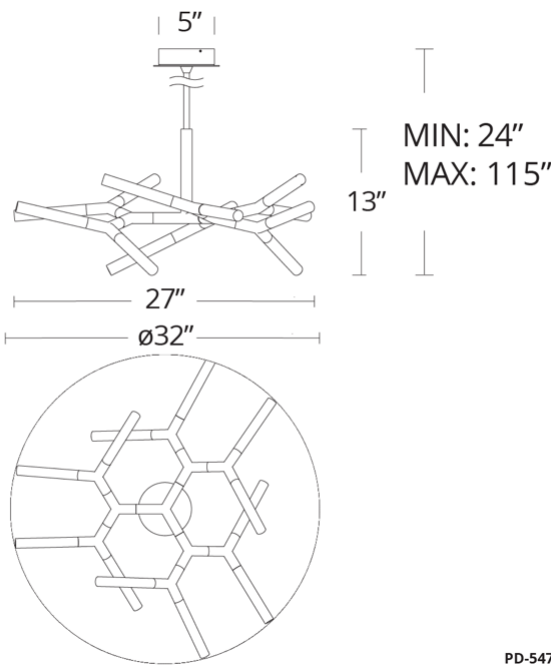

PD-54732

Model & Size	Color Temp	Finish	LED Watts	LED Lumens	Delivered Lumens
PD-54732 31"	3000K	BK Black	31.2W	1195	962
	3000K	PN Polished Nickel	31.2W	1195	962

Example: **PD-54732-PN**

For custom requests please contact customs@modernforms.com